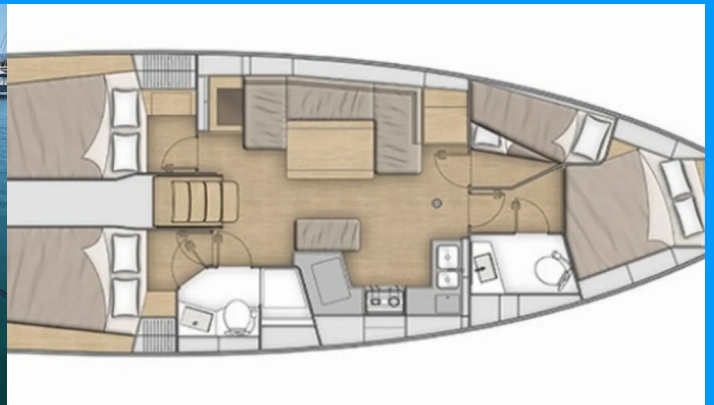

OCEANIS 40.1

Eisner

The Sailing yacht Oceanis 40.1 „Eisner“, built in 2023, is moored in Marina Mandalina, Sibenik, Sibenik - Croatia. The yacht has 4 + 1 cabins, can accomodate 8 + 2 + 1 persons and has 2 + 1 toilets/showers.

Eisner

Production Year

2023

Length

12.87 m

Cabins

4 + 1

Berths

8 + 2 + 1

Head/Shower

2 + 1

STANDARD YACHT EQUIPMENT

Deck

Bimini top, Cockpit/stern, outside shower, Dinghy, Electric anchor windlass, Sprayhood

Entertainment

Outdoor speakers