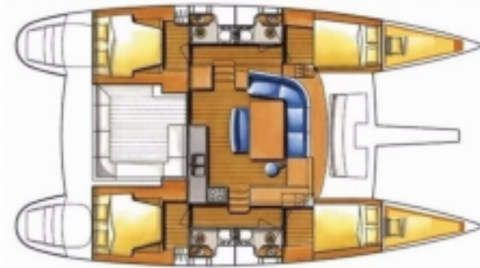

LAGOON 400

Atlantic

The Catamaran Lagoon 400 „Atlantic“, built in 2011, is moored in Pula, ACI Marina Pomer, Pomer - Croatia. The yacht has 4 + 2 cabins, can accommodate 8 + 2 + 2 persons and has 4 toilets/showers.

8 + 2 + 2

Head/Shower

4

STANDARD YACHT EQUIPMENT

Comfort

Cockpit cushions

Deck

Anchor line, Anchor swivel, Bimini top, Black ball, Boat hook, Bosun's chair (Safe seat) (boatswain's chair), Canister for water, Chairs, Cockpit full tent, Cockpit table with light, Cockpit/stern, outside shower, Davit, Dinghy, Dinghy (byboat) pump, Electric anchor windlass, Fenders, Gangway, Hawser, Impeller, V-belt, oilfilter, Jerry cans for diesel, Main anchor, Mooring ropes, Plastic bucket, Repair box for dinghy, Round/globular fender, Spare anchor (Reserve, Auxiliary anchor), Sprayhood, Spring line, Water hose

Entertainment

Outdoor speakers, Radio, TV (New 2022: 32")

Galley

Coffee machine, Gas bottles, Hot water, Kitchen utensils (Galley equipment, cutlery), Refrigerator

Interior

Barometer, Clock, Electric fans in cabins, Lowerable salon table