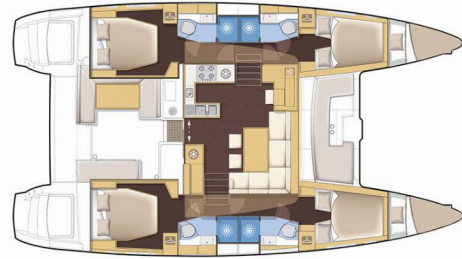

# LAGOON 450

Marčelina

The Catamaran Lagoon 450 „Marčelina“, built in 2015, is moored in Marina Mandalina, Sibenik, Sibenik - Croatia. The yacht has 4 + 2 cabins, can accommodate 8 + 2 + 2 persons and has 4 toilets/showers.

**Marčelina**

Production Year

**2015**

Length

**13.96 m**

Cabins

**4 + 2**

Berths