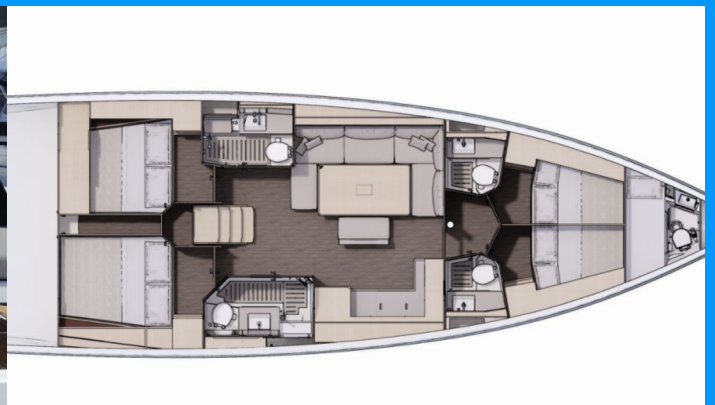

DUFOUR 470

Marco Polo

The Sailing yacht Dufour 470 „Marco Polo“, built in 2022, is moored in Lefkas, D-Marin, Lefkas - Greece. The yacht has 4 + 1 cabins, can accommodate 8 + 1 persons and has 4 + 1 toilets/showers.

Marco Polo

Production Year

2022

Length

14.85 m

Cabins

4 + 1

Berths