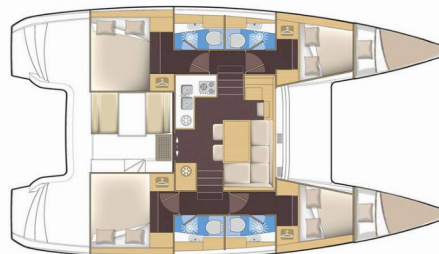

LAGOON 39

Bob Cat

The Catamaran Lagoon 39 „Bob Cat“, built in 2016, is moored in Marina Mandalina, Sibenik, Sibenik - Croatia. The yacht has 4 + 2 cabins, can accommodate 8 + 2 + 2 persons and has 4 toilets/showers.

Bob Cat

Production Year

2016

Length

11.74 m

Cabins

4 + 2

Berths

8 + 2 + 2

Head/Shower

4

STANDARD YACHT EQUIPMENT

Comfort

Bed linen, Cockpit cushions, Towels

Deck

Anchor with chain (70m), Anchor with rope (50m), Bimini top, Boat hook, Cockpit table, Cockpit/stern, outside shower, Deck brush, Dinghy (byboat) pump, Dinghy with outboard engine (Arimar 2,70m 2016 + Honda 5 hp 2016), Electric anchor windlass, Fenders (6 x F3 + 2 x A3), Gangway, Impeller, Main anchor (Delta 20kg), Mooring ropes (20m), Plastic bucket, Sea/Storm drogue anchor, Spare anchor (Reserve, Auxiliary anchor) (12 kg), Sprayhood, Swimming ladder, Water hose, Winch handles (Harken)