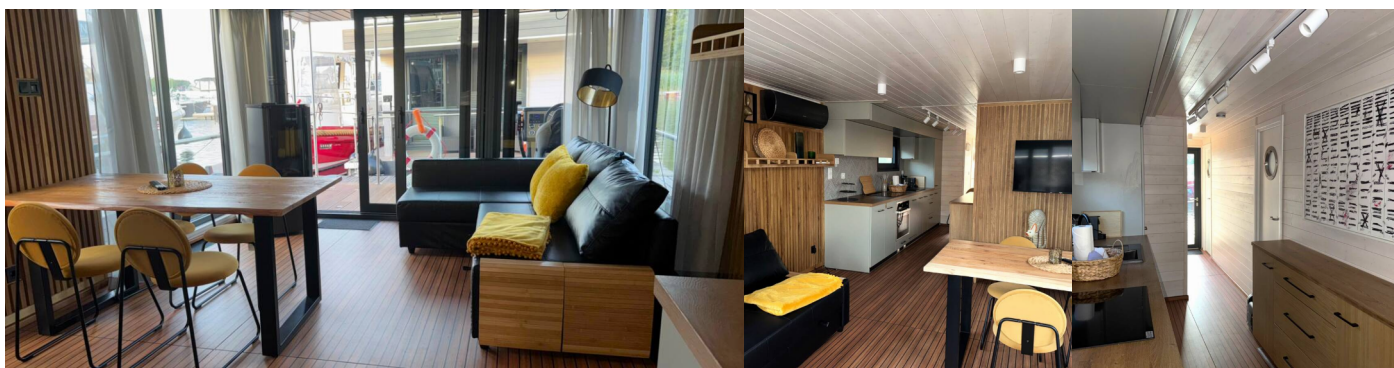

PRICE / WEEKS

21.05. - 25.05.2026 Booked	03.06. - 08.06.2026 Booked	12.06. - 16.06.2026 Booked	20.06. - 27.06.2026 Booked
29.06. - 04.07.2026 Booked	04.07. - 11.07.2026 Booked	11.07. - 18.07.2026 2.762 € ~~3.069 €~~	20.07. - 25.07.2026 Booked
25.07. - 01.08.2026 2.960 € ~~3.289 €~~	03.08. - 10.08.2026 Booked	17.08. - 24.08.2026 Booked	03.09. - 09.09.2026 Booked
14.09. - 24.09.2026 Booked	03.10. - 07.10.2026 Booked	01.11. - 31.03.2027 Booked	

WEB

najachty.pl

PHONE

+48 882 071 532

E-MAIL

biuro@najachty.pl

NAJACHTY

ul. Pi. Świętej Małgorzaty 1-2/42B, 58-100, Świdnica, Poland