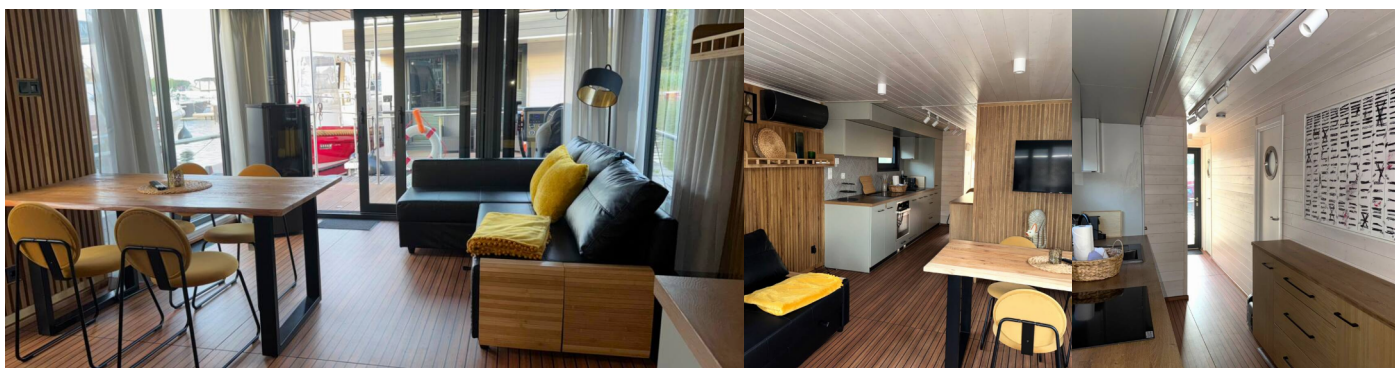

PRICE / WEEKS

09.05. - 16.05.2026 Booked	21.05. - 25.05.2026 Booked	03.06. - 08.06.2026 Booked	12.06. - 16.06.2026 Booked
20.06. - 27.06.2026 Booked	29.06. - 03.07.2026 Booked	04.07. - 11.07.2026 Booked	11.07. - 18.07.2026 3.069 €
20.07. - 25.07.2026 Booked	25.07. - 01.08.2026 3.289 €	03.08. - 10.08.2026 Booked	17.08. - 24.08.2026 Booked
03.09. - 09.09.2026 Booked	14.09. - 24.09.2026 Booked	03.10. - 07.10.2026 Booked	

WEB

najachty.pl

PHONE

+48 882 071 532

E-MAIL

biuro@najachty.pl

NAJACHTY

ul. Pi. Świętej Małgorzaty 1-2/42B, 58-100, Świdnica, Poland