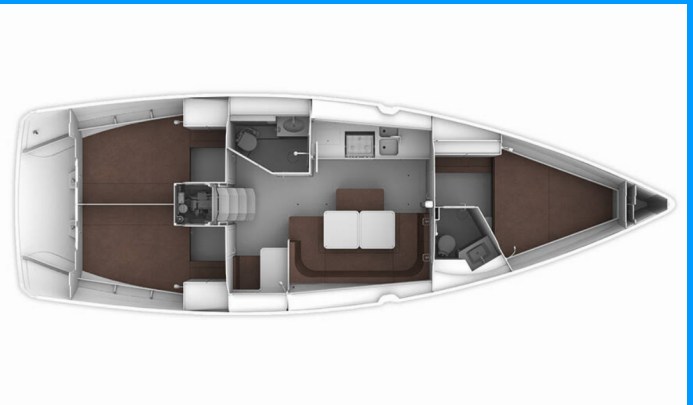

BAVARIA CRUISER 41

MH 63

The Sailing yacht Bavaria Cruiser 41 „MH 63“, built in 2016, is moored in Marina Hramina, Murter, - Croatia. The yacht has 3 cabins, can accommodate 6 + 1 persons and has 2 toilets/showers.

MH 63

Production Year

2016

Length

12.35 m

Cabins

3

Berths

6 + 1

Max. Passengers

7

Head/Shower

2

STANDARD YACHT EQUIPMENT

Comfort

Bed linen, Blankets, Pillows, Towels

Deck

Anchor with chain, Bathing platform, Bilge pump - Mechanic, Bimini top, Boat hook, Bosun's chair (Safe seat) (boatswain's chair), Cockpit table, Cockpit/stern, outside shower, Deck brush, Dinghy, Electric anchor windlass, Fenders, Fuel funnel, Gangway, Impeller, Jerry cans for diesel, Main Deck Compass, Mooring ropes, Plastic bucket, Reserve motor oil, Sprayhood, Swimming ladder, Teak cockpit, Water hose, Winch handles