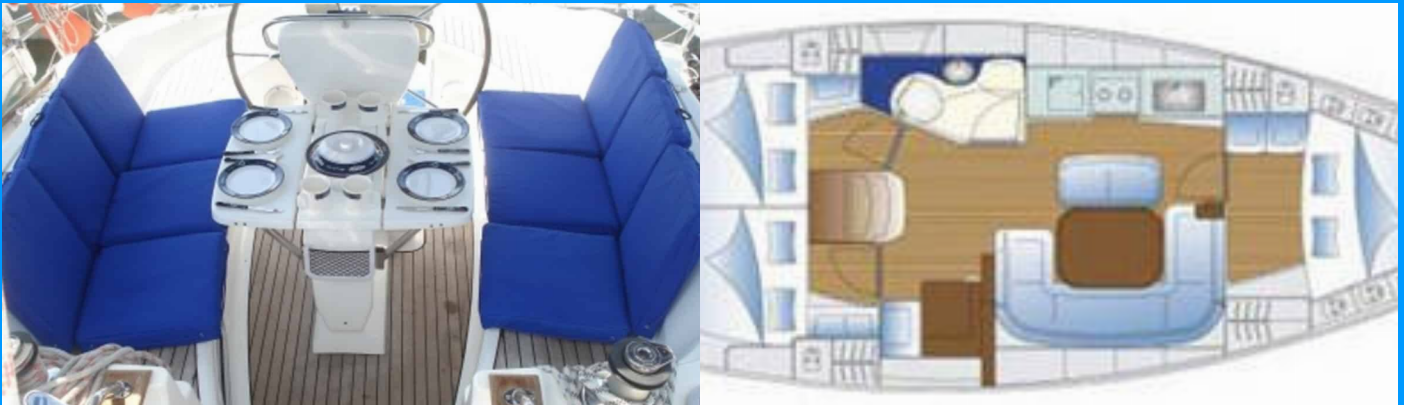

BAVARIA 38

Noelle

The Sailing yacht Bavaria 38 „Noelle“, built in 2005, is moored in Port of Avdira, - Greece. The yacht has 3 cabins, can accomodate 6 + 1 persons and has 1 toilets/showers.

YACHT SPECIFICATIONS

Max. Passengers

7

Head/Shower

1

STANDARD YACHT EQUIPMENT

Comfort

Cockpit cushions

Deck

Anchor, Bimini top, Cockpit table, Cockpit/stern, outside shower, Deck brush, Dinghy, Electric anchor windlass, Fenders, Folding cockpit table, Plastic bucket, Sprayhood, Swimming ladder

Entertainment

Fusion radio, Outdoor speakers, USB