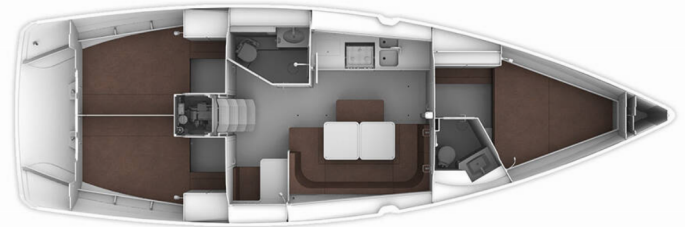

# BAVARIA CRUISER 41

MH 60

The Sailing yacht Bavaria Cruiser 41 „MH 60“, built in 2016, is moored in Marina Hramina, Murter, - Croatia. The yacht has 3 cabins, can accommodate 6 + 1 persons and has 2 toilets/showers.