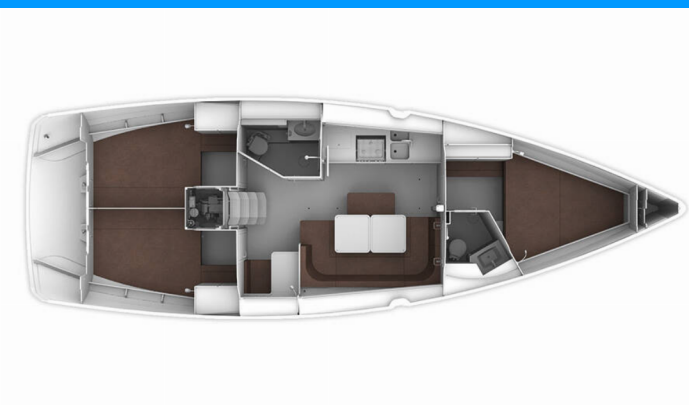

# BAVARIA CRUISER 41

MH 59

The Sailing yacht Bavaria Cruiser 41 „MH 59“, built in 2016, is moored in Marina Hramina, Murter, - Croatia. The yacht has 3 cabins, can accommodate 6 + 1 persons and has 2 toilets/showers.

## STANDARD YACHT EQUIPMENT

Comfort

Bed linen, Blankets, Pillows, Towels

Deck

Anchor with chain, Bathing platform, Bilge pump - Mechanic, Bimini top, Boat hook, Bosun's chair (Safe seat) (boatswain's chair), Cockpit table, Cockpit/stern, outside shower, Deck brush, Dinghy, Electric anchor windlass, Fenders, Fuel funnel, Gangway, Impeller, Jerry cans for diesel, Main Deck Compass, Mooring ropes, Plastic bucket, Reserve motor oil, Sprayhood, Swimming ladder, Teak cockpit, Water hose, Winch handles