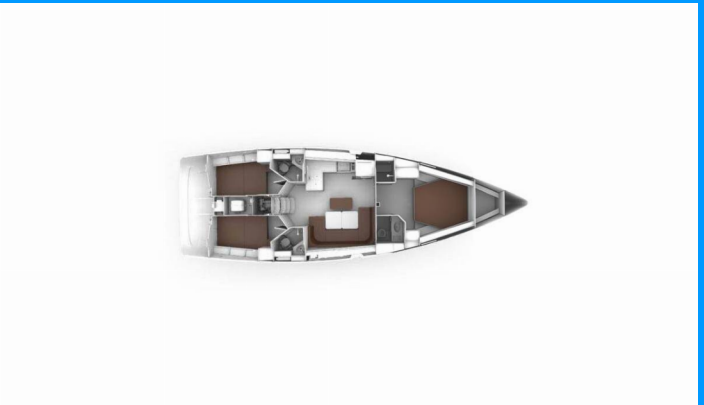

BAVARIA CRUISER 46 STYLE

Elea

The Sailing yacht Bavaria Cruiser 46 Style „Elea“, built in 2025, is moored in Göcek, Göcek - Turkey. The yacht has 3 cabins, can accomodate 6 persons and has 3 toilets/showers.

Elea

Production Year

2025

Length

14.27 m

Cabins

3

Berths