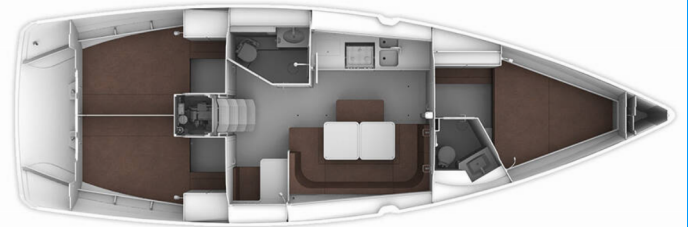

BAVARIA CRUISER 41

MH 58

The Sailing yacht Bavaria Cruiser 41 „MH 58“, built in 2016, is moored in Marina Hramina, Murter, - Croatia. The yacht has 3 cabins, can accommodate 6 + 1 persons and has 2 toilets/showers.

Deck

Anchor with chain, Bathing platform, Bilge pump - Mechanic, Bimini top, Boat hook, Bosun's chair (Safe seat) (boatswain's chair), Cockpit table, Cockpit/stern, outside shower, Deck brush, Dinghy, Electric anchor windlass, Fenders, Fuel funnel, Gangway, Impeller, Jerry cans for diesel, Main Deck Compass, Mooring ropes, Plastic bucket, Reserve motor oil, Sprayhood, Swimming ladder, Teak cockpit, Water hose, Winch handles