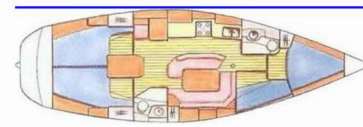

SUN ODYSSEY 42.2

Stefi

The Sailing yacht Sun Odyssey 42.2 „Stefi“, built in 1996, is moored in Corfu, Gouvia Marina, Korfu - Greece. The yacht has 4 cabins, can accomodate 8 persons and has 2 toilets/showers.