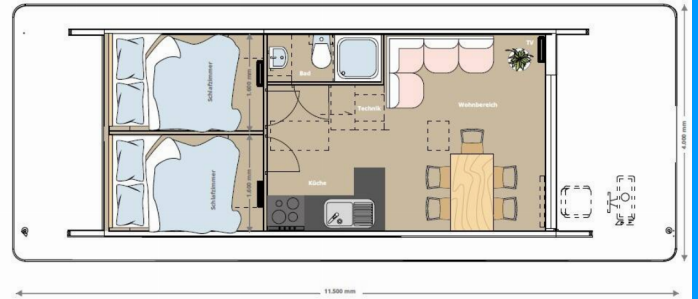

WOMA D12

front.CHARTERS_SINGLE_BOAT_DESC_TYPE_43242759

Seeliebe

YACHT SPECIFICATIONS

Charter Base

Röblinsee Marina, Germany

Yacht ID

8725

Brand

Woma

Name

Seeliebe

Production Year

2023

Length

11.50 m

Cabins

2

Berths

4 + 2

Head/Shower

1

STANDARD YACHT EQUIPMENT

Deck	Deck brush, Outboard engine, Plastic bucket, Sun deck, Swimming ladder
Entertainment	TV (internet TV), Wi-Fi Internet
Galley	Broom and dustpan, Coffee machine, Dishtowel, Freezer, Hot water, Kitchen towel, Kitchen utensils (Galley equipment, cutlery), Refrigerator, Stove
Interior	Electric toilet, Inside shower, Soap, Toilet brush, Toilet paper
Navigation	Bow thruster
Safety	Black Water Tank (400 L)
Yacht electrics	Heating