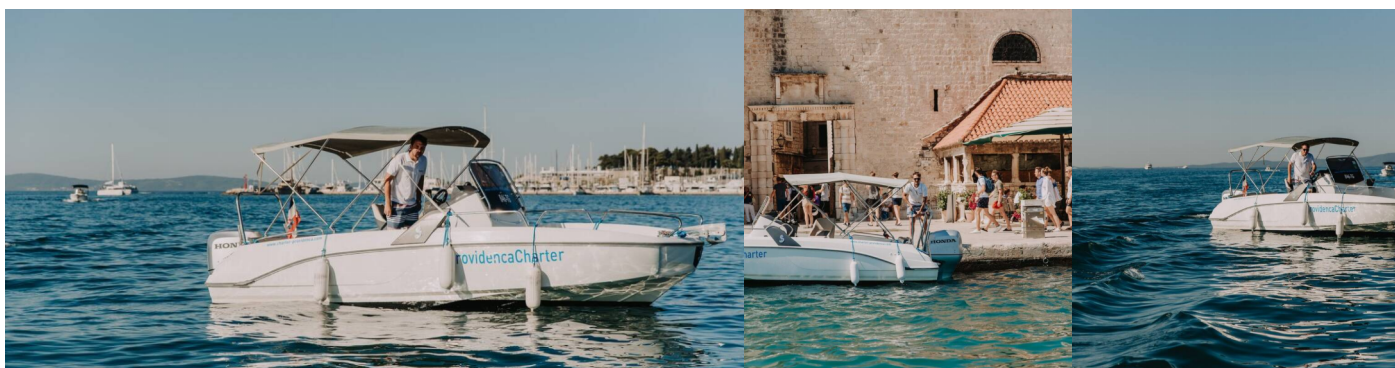

PRICE / WEEKS

11.08. - 19.08.2026

Booked

09.09. - 16.09.2026

Booked

WEB

najachty.pl

PHONE

+48 882 071 532

E-MAIL

biuro@najachty.pl

NAJACHTY

ul. Pi. Świętej Małgorzaty 1-2/42B, 58-100, Świdnica, Poland