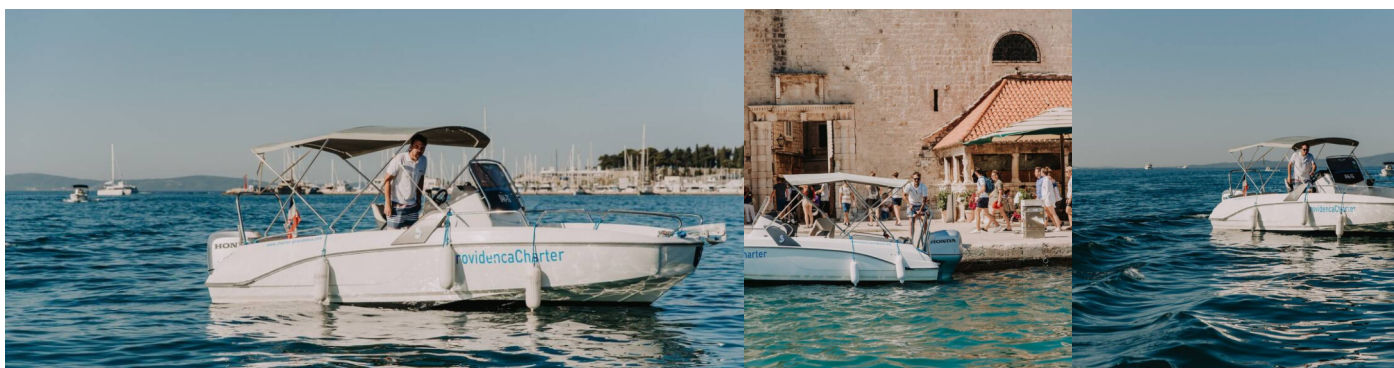

PRICE / WEEKS

11.08. - 19.08.2026

Booked

09.09. - 16.09.2026

Booked

WEB

najachty.pl

PHONE

+48 882 071 532

E-MAIL

biuro@najachty.pl

NAJACHTY

ul. Pi. Świętej Małgorzaty 1-2/42B, 58-100, Świdnica, Poland