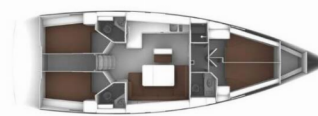

BAVARIA CRUISER 46

Apollon

The Sailing yacht Bavaria Cruiser 46 „Apollon“, built in 2017, is moored in Murter, ACI Marina Jezera, Jezera/Murter – Croatia. The yacht has 4 cabins, can accomodate 8 + 1 persons and has 3 toilets/showers.

Apollon

Production Year

2017

Length

14.27 m

Cabins

4

Berths