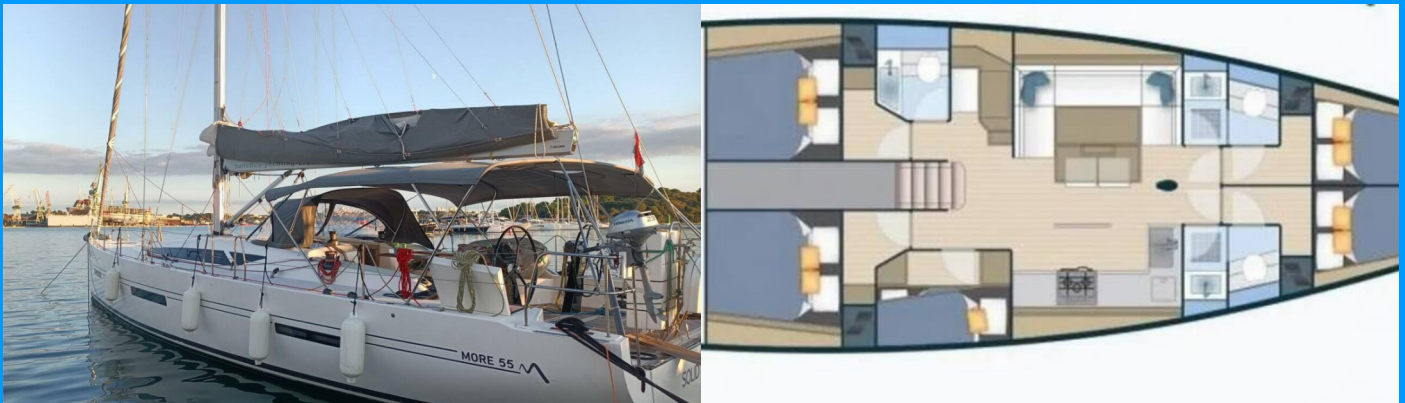

# MORE 55

Solid White

The Sailing yacht More 55 „Solid White“, built in 2017, is moored in Pula, Marina Polesana, - Croatia. The yacht has 5 + 1 cabins, can accommodate 10 + 1 persons and has 3 + 1 toilets/showers.

**Solid White**

Production Year

**2017**

Length

**16.70 m**

Cabins

**5 + 1**

Berths

## STANDARD YACHT EQUIPMENT

Comfort

Blankets, Cockpit cushions, Pillows, Sundeck cushions

Deck

Bathing platform (electric), Bimini top, Cockpit table, Cockpit/stern, outside shower, Dinghy, Electric anchor windlass, Gangway, Sprayhood, Teak cockpit