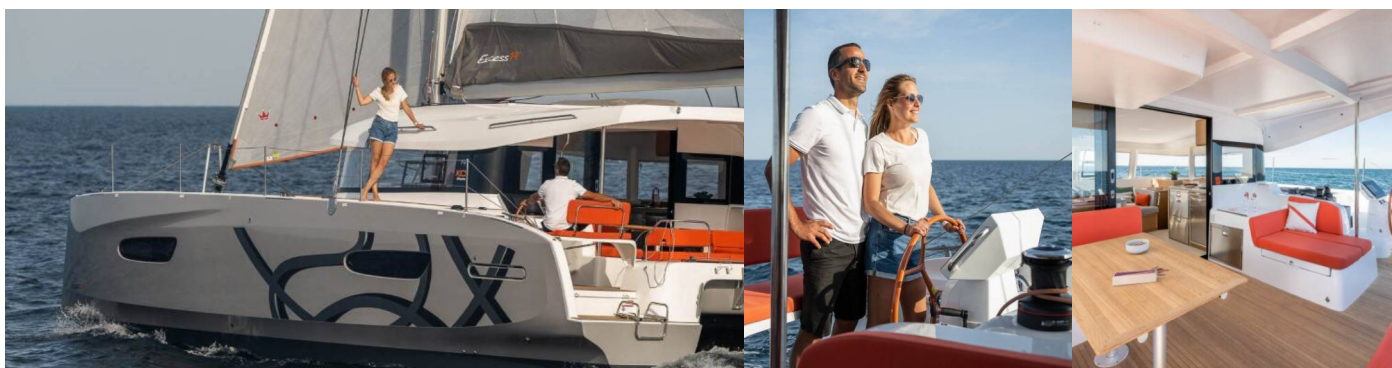

PRICE / WEEKS

25.04. - 02.05.2026 3.300 € ~~3.510 €~~	02.05. - 09.05.2026 Booked	09.05. - 16.05.2026 3.300 € ~~3.565 €~~	16.05. - 23.05.2026 Booked
23.05. - 30.05.2026 Booked	30.05. - 06.06.2026 5.090 €	06.06. - 13.06.2026 4.652 € ~~5.815 €~~	13.06. - 20.06.2026 4.448 € ~~5.560 €~~
20.06. - 27.06.2026 4.428 € ~~5.535 €~~	27.06. - 04.07.2026 Booked	04.07. - 11.07.2026 5.376 € ~~6.720 €~~	11.07. - 18.07.2026 6.512 € ~~8.140 €~~
18.07. - 25.07.2026 Booked	25.07. - 08.08.2026 Booked	08.08. - 15.08.2026 7.552 € ~~8.885 €~~	15.08. - 22.08.2026 7.306 € ~~8.595 €~~
22.08. - 29.08.2026 5.266 € ~~6.195 €~~	29.08. - 05.09.2026 5.985 €	05.09. - 12.09.2026 5.810 €	12.09. - 19.09.2026 5.405 €
19.09. - 26.09.2026 4.920 €	26.09. - 03.10.2026 Booked		

WEB

najachty.pl

PHONE

+48 882 071 532

E-MAIL

biuro@najachty.pl

NAJACHTY

ul. Pi. Świętej Małgorzaty 1-2/42B, 58-100, Świdnica, Poland