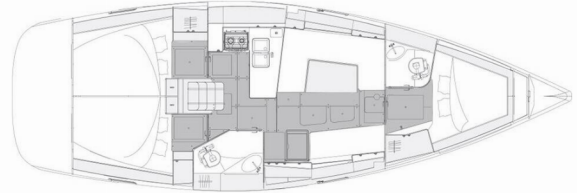

# ELAN IMPRESSION 40.1

Tamikaya

The Sailing yacht Elan Impression 40.1 „Tamikaya“, built in 2020, is moored in Marina Punat, Krk, Punat (Krk) - Croatia. The yacht has 3 cabins, can accommodate 6 + 2 persons and has 2 toilets/showers.

**Tamikaya**

Production Year

**2020**

Length

**11.99 m**

Cabins

**3**

Berths