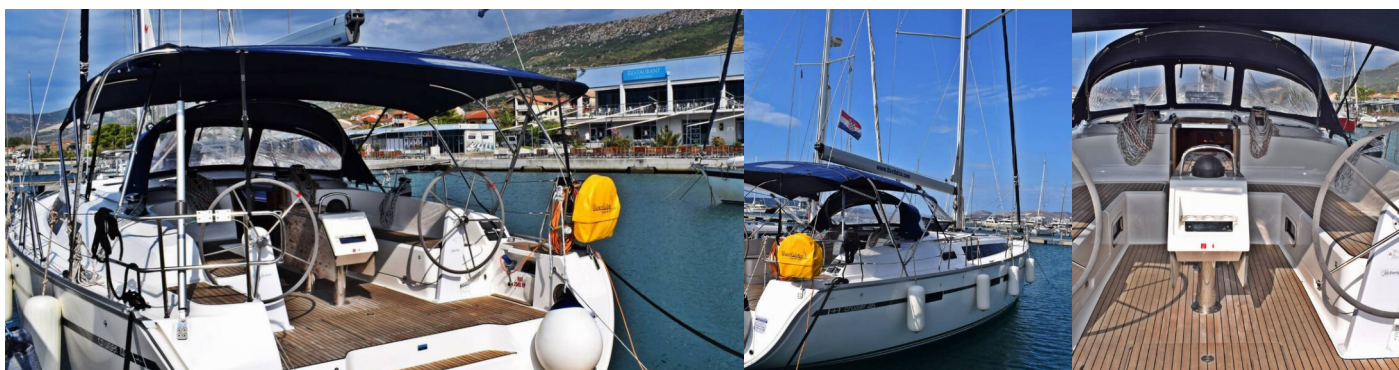

PRICE / WEEKS

05.12. - 12.12.2026

1.860 € ~~2.480 €~~

12.12. - 19.12.2026

1.860 € ~~2.480 €~~

19.12. - 26.12.2026

1.860 € ~~2.480 €~~

WEB

najachty.pl

PHONE

+48 882 071 532

E-MAIL

biuro@najachty.pl

NAJACHTY

ul. Pi. Świętej Małgorzaty 1-2/42B, 58-100, Świdnica, Poland