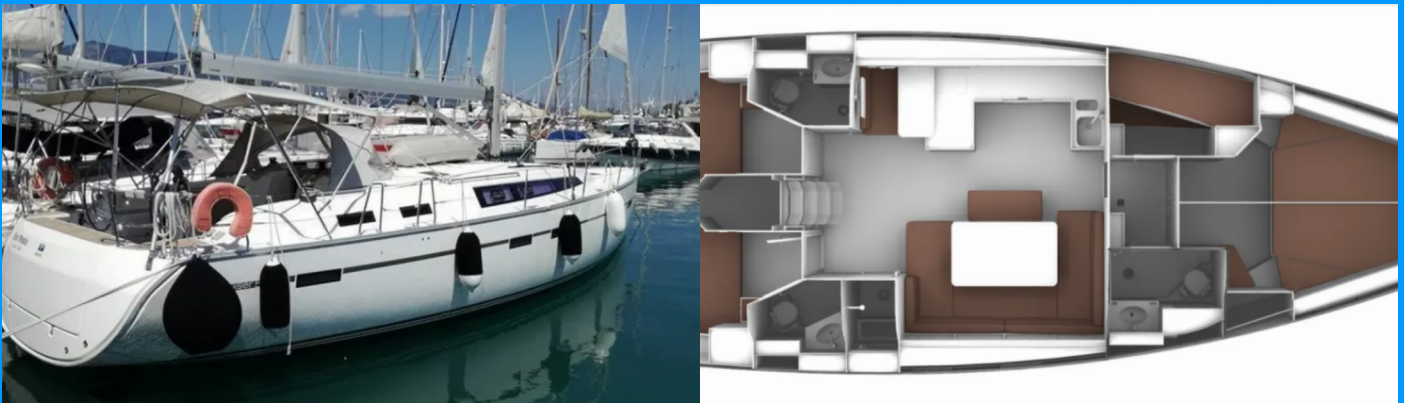

# BAVARIA CRUISER 51

Gin Tonic

The Sailing yacht Bavaria Cruiser 51 „Gin Tonic“, built in 2015, is moored in Corfu, Gouvia Marina, Korfu - Greece. The yacht has 5 cabins, can accommodate 10 persons and has 3 toilets/showers.

**Gin Tonic**

Production Year

**2015**

Length

**15.59 m**

Cabins

**5**

Berths