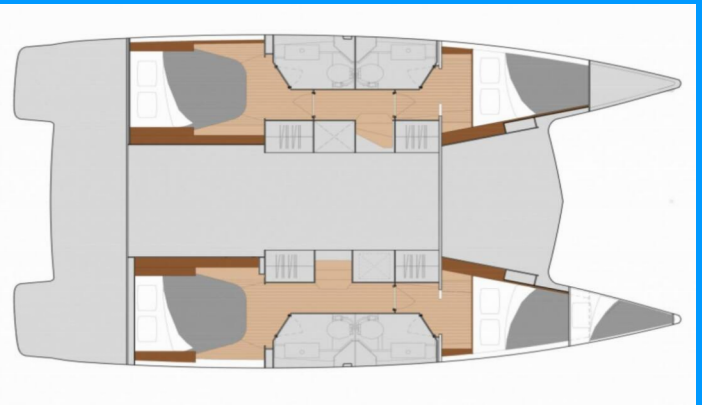

FONTAINE PAJOT ISLA 40

Portofino

The Catamaran Fountaine Pajot Isla 40 „Portofino“, built in 2025, is moored in Fethiye, Yacht Classic Hotel Marina, - Turkey. The yacht has 4 cabins, can accomodate 8 + 1 persons and has 4 toilets/showers.

Portofino

Production Year

2025

Length

11.93 m

Cabins

4

Berths