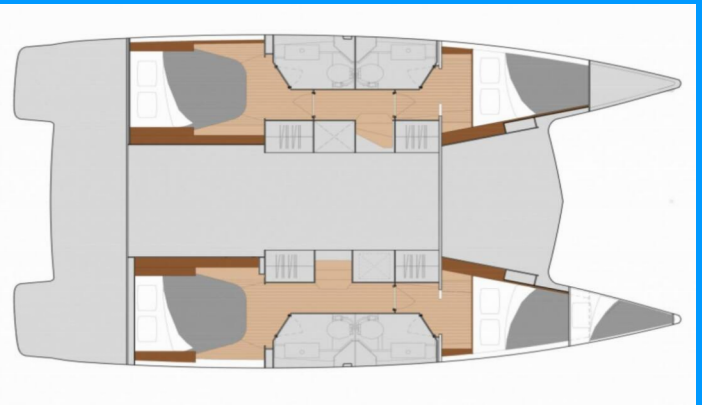

FONTAINE PAJOT ISLA 40

Portofino

The Catamaran Fontaine Pajot Isla 40 „Portofino“, built in 2025, is moored in Fethiye, Yacht Classic Hotel Marina, - Turkey. The yacht has 4 cabins, can accomodate 8 + 1 persons and has 4 toilets/showers.

Portofino

Production Year

2025

Length

11.93 m

Cabins

4

Berths