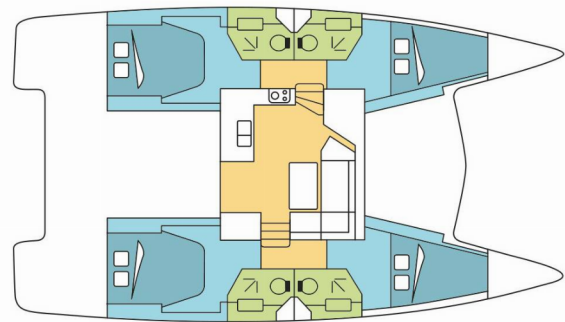

FOUNTAIN PAJOT ISLA 40

Elia

The Catamaran Fountaine Pajot Isla 40 „Elia“, built in 2024, is moored in Lefkas, D-Marin, Lefkas - Greece. The yacht has 4 cabins, can accomodate 8 persons and has 4 toilets/showers.

Elia

Production Year

2024

Length

11.93 m

Cabins

4

Berths