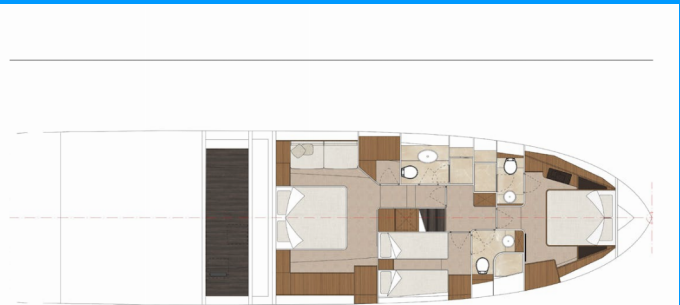

GREENLINE 58 FLY

Seven Seas

The Motor yacht Greenline 58 Fly „Seven Seas“, built in 2025, is moored in Marina Pirovac, – Croatia. The yacht has 3 + 1 cabins, can accommodate 6 + 1 persons and has 3 + 1 toilets/showers.

Seven Seas

Production Year

2025

Length

19.08 m

Cabins

3 + 1

Berths