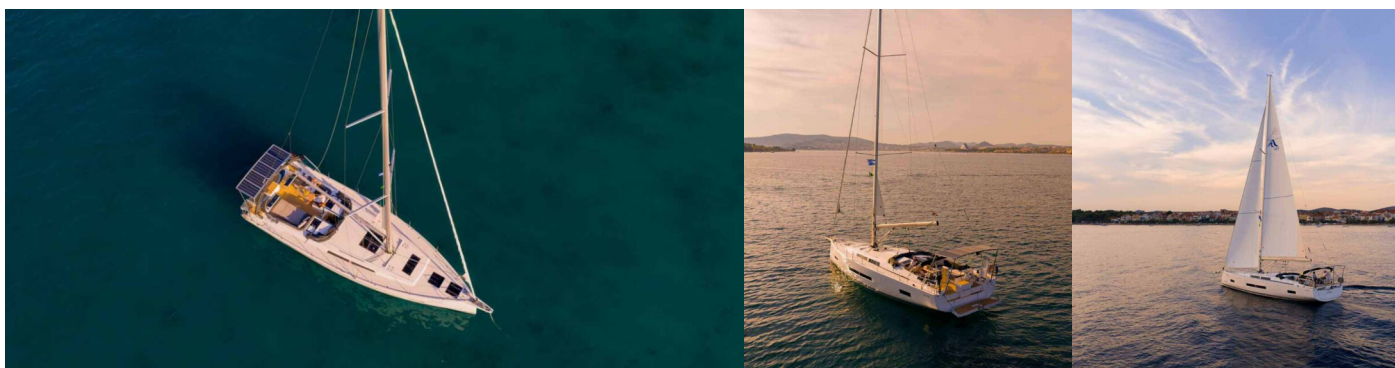

PRICE / WEEKS

16.05. - 23.05.2026 3.344 € ~~4.400 €~~	23.05. - 30.05.2026 Booked	30.05. - 06.06.2026 Booked	06.06. - 13.06.2026 Booked
13.06. - 20.06.2026 4.484 € ~~5.900 €~~	20.06. - 27.06.2026 4.788 € ~~6.300 €~~	27.06. - 04.07.2026 Booked	04.07. - 18.07.2026 Booked
18.07. - 25.07.2026 5.520 € ~~6.900 €~~	25.07. - 01.08.2026 5.520 € ~~6.900 €~~	01.08. - 08.08.2026 5.520 € ~~6.900 €~~	08.08. - 22.08.2026 Booked
22.08. - 29.08.2026 Booked	29.08. - 05.09.2026 Booked	05.09. - 12.09.2026 Booked	12.09. - 19.09.2026 Booked
19.09. - 26.09.2026 Booked	26.09. - 03.10.2026 Booked	03.10. - 10.10.2026 Booked	10.10. - 24.10.2026 Booked
24.10. - 31.10.2026 2.240 € ~~2.800 €~~	31.10. - 07.11.2026 2.240 € ~~2.800 €~~	08.11. - 31.12.2026 Booked	

WEB

najachty.pl

PHONE

+48 882 071 532

E-MAIL

biuro@najachty.pl

NAJACHTY

ul. Pi. Świętej Małgorzaty 1-2/42B, 58-100, Świdnica, Poland