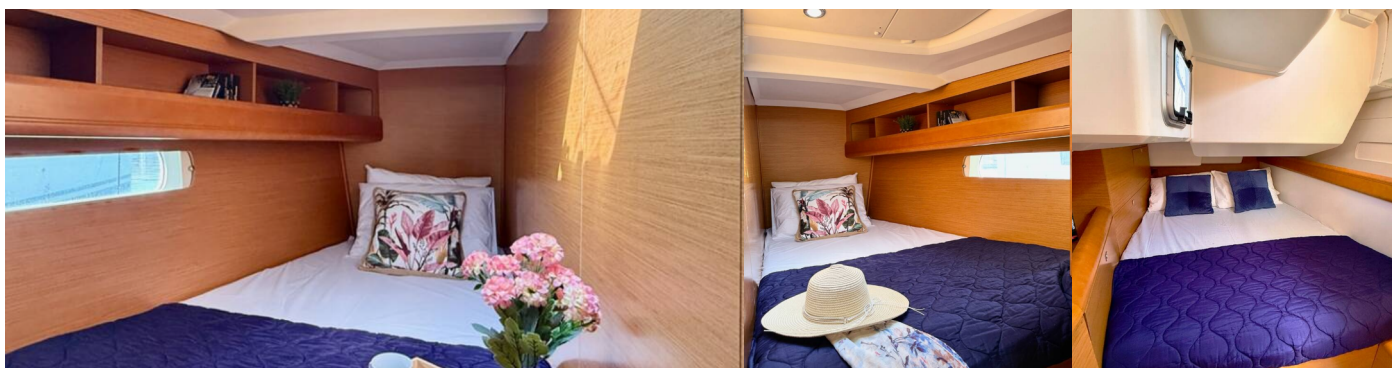

PRICE / WEEKS

02.05. - 09.05.2026 2.450 € ~~3.500 €~~	09.05. - 16.05.2026 2.450 € ~~3.500 €~~	16.05. - 23.05.2026 2.975 € ~~4.250 €~~	23.05. - 30.05.2026 2.975 € ~~4.250 €~~
30.05. - 06.06.2026 3.188 € ~~4.250 €~~	06.06. - 13.06.2026 3.750 € ~~5.000 €~~	13.06. - 20.06.2026 3.750 € ~~5.000 €~~	20.06. - 27.06.2026 3.750 € ~~5.000 €~~
27.06. - 04.07.2026 3.510 € ~~4.680 €~~	04.07. - 11.07.2026 3.276 € ~~4.680 €~~	11.07. - 25.07.2026 Booked	25.07. - 01.08.2026 3.276 € ~~4.680 €~~
01.08. - 08.08.2026 3.750 € ~~5.000 €~~	08.08. - 15.08.2026 3.750 € ~~5.000 €~~	15.08. - 22.08.2026 3.750 € ~~5.000 €~~	22.08. - 29.08.2026 3.510 € ~~4.680 €~~
29.08. - 05.09.2026 3.510 € ~~4.680 €~~	05.09. - 12.09.2026 4.675 € ~~5.500 €~~	12.09. - 19.09.2026 4.675 € ~~5.500 €~~	19.09. - 26.09.2026 4.675 € ~~5.500 €~~
26.09. - 03.10.2026 3.188 € ~~4.250 €~~	03.10. - 10.10.2026 3.188 € ~~4.250 €~~	10.10. - 17.10.2026 2.625 € ~~3.500 €~~	17.10. - 24.10.2026 2.625 € ~~3.500 €~~
24.10. - 31.10.2026 2.250 € ~~3.000 €~~	31.10. - 07.11.2026 2.250 € ~~3.000 €~~		

WEB

najachty.pl

PHONE

+48 882 071 532

E-MAIL

biuro@najachty.pl

NAJACHTY

ul. Pi. Świętej Małgorzaty 1-2/42B, 58-100, Świdnica, Poland