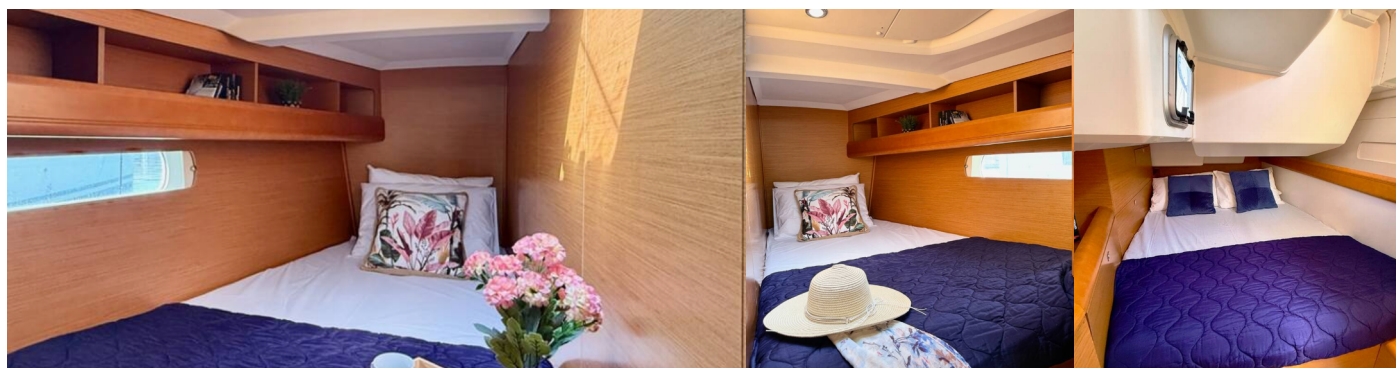

PRICE / WEEKS

07.11. - 14.11.2026

2.250 € ~~3.000 €~~

14.11. - 21.11.2026

2.250 € ~~3.000 €~~

21.11. - 28.11.2026

2.250 € ~~3.000 €~~

28.11. - 05.12.2026

2.250 € ~~3.000 €~~

05.12. - 12.12.2026

2.250 € ~~3.000 €~~

12.12. - 19.12.2026

2.250 € ~~3.000 €~~

19.12. - 26.12.2026

2.250 € ~~3.000 €~~

WEB

najachty.pl

PHONE

+48 882 071 532

E-MAIL

biuro@najachty.pl

NAJACHTY

ul. Pi. Świętej Małgorzaty 1-2/42B, 58-100, Świdnica, Poland