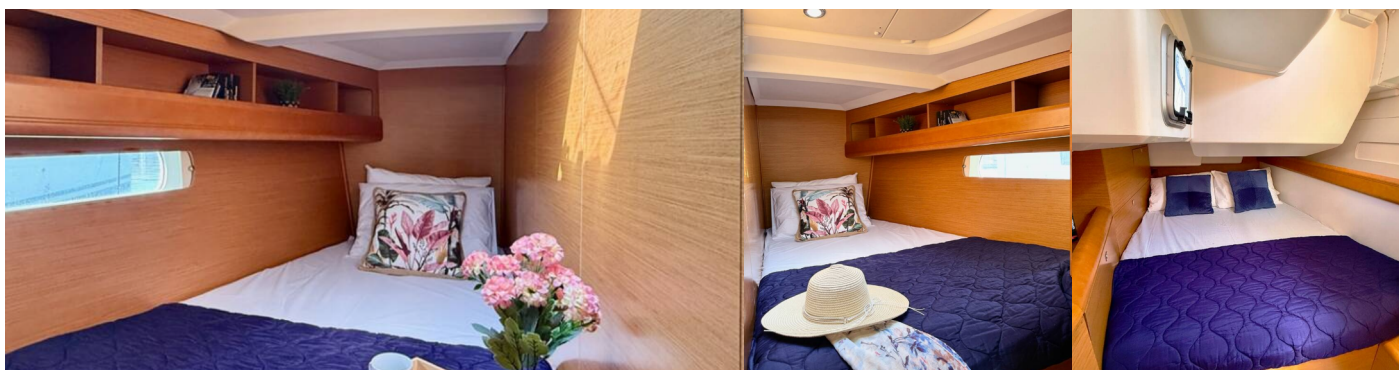

PRICE / WEEKS

05.12. - 12.12.2026

2.250 € ~~3.000 €~~

12.12. - 19.12.2026

2.250 € ~~3.000 €~~

19.12. - 26.12.2026

2.250 € ~~3.000 €~~

WEB

najachty.pl

PHONE

+48 882 071 532

E-MAIL

biuro@najachty.pl

NAJACHTY

ul. Pi. Świętej Małgorzaty 1-2/42B, 58-100, Świdnica, Poland