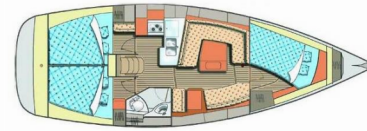

ELAN 384 IMPRESSION

Sinje Sanje

The Sailing yacht Elan 384 Impression „Sinje Sanje“, built in 2007, is moored in Marina Punat, Krk, Punat (Krk) - Croatia. The yacht has 3 cabins, can accomodate 6 + 2 persons and has 1 toilets/showers.