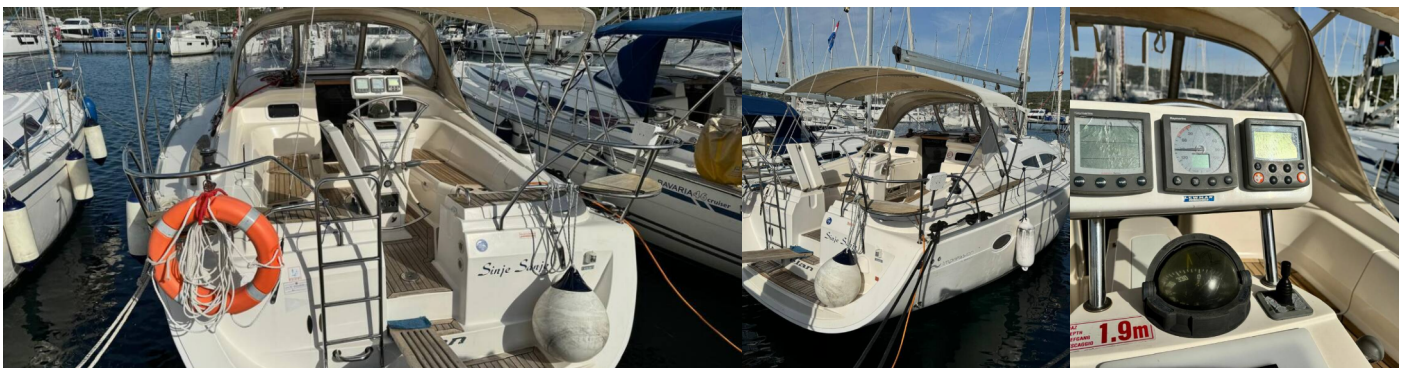

PRICE / WEEKS

01.01. - 05.03.2027

Booked

WEB

najachty.pl

PHONE

+48 882 071 532

E-MAIL

biuro@najachty.pl

NAJACHTY

ul. Pi. Świętej Małgorzaty 1-2/42B, 58-100, Świdnica, Poland