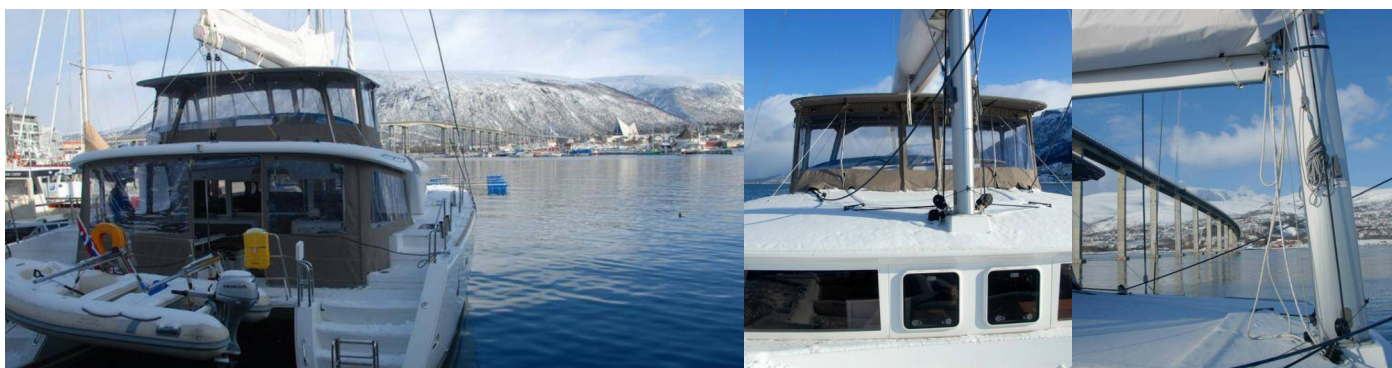

PRICE / WEEKS

16.05. - 23.05.2026 9.250 €	23.05. - 30.05.2026 9.250 €	30.05. - 06.06.2026 9.250 €	06.06. - 13.06.2026 9.250 €
13.06. - 20.06.2026 9.250 €	20.06. - 27.06.2026 Booked	27.06. - 04.07.2026 9.250 €	04.07. - 11.07.2026 Booked
11.07. - 18.07.2026 9.250 €	18.07. - 25.07.2026 9.250 €	25.07. - 08.08.2026 Booked	08.08. - 15.08.2026 Booked
15.08. - 22.08.2026 9.250 €	22.08. - 29.08.2026 9.250 €	29.08. - 05.09.2026 9.250 €	05.09. - 12.09.2026 9.250 €
12.09. - 19.09.2026 9.250 €	19.09. - 26.09.2026 9.250 €	26.09. - 03.10.2026 9.250 €	03.10. - 10.10.2026 9.250 €
10.10. - 17.10.2026 9.250 €	17.10. - 24.10.2026 9.250 €	24.10. - 31.10.2026 9.250 €	31.10. - 07.11.2026 9.250 €
07.11. - 14.11.2026 9.250 €	14.11. - 21.11.2026 9.250 €	21.11. - 28.11.2026 9.250 €	28.11. - 05.12.2026 9.250 €

WEB

najachty.pl

PHONE

+48 882 071 532

E-MAIL

biuro@najachty.pl

NAJACHTY

ul. Pi. Świętej Małgorzaty 1-2/42B, 58-100, Świdnica, Poland