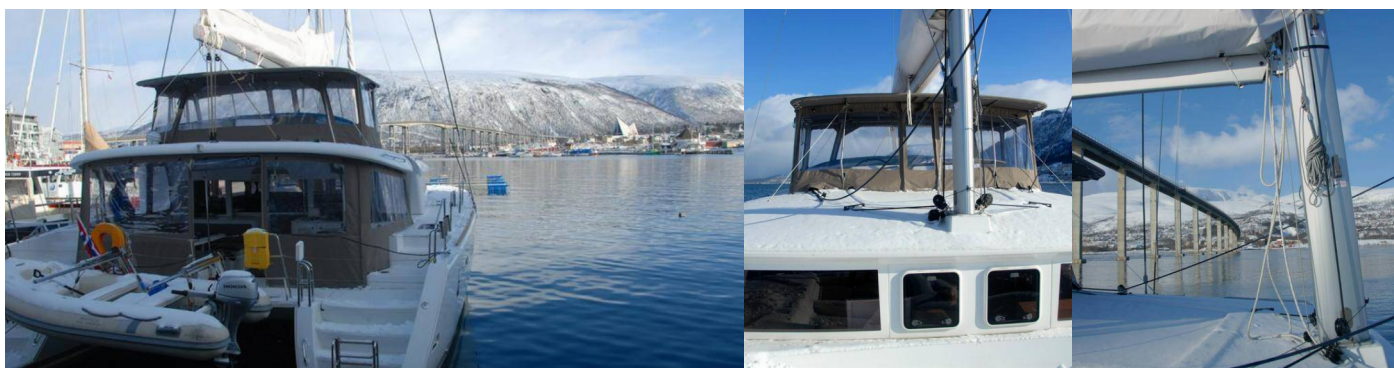

PRICE / WEEKS

05.12. - 12.12.2026

9.250 €

12.12. - 19.12.2026

9.250 €

19.12. - 26.12.2026

9.250 €

WEB

najachty.pl

PHONE

+48 882 071 532

E-MAIL

biuro@najachty.pl

NAJACHTY

ul. Pi. Świętej Małgorzaty 1-2/42B, 58-100, Świdnica, Poland