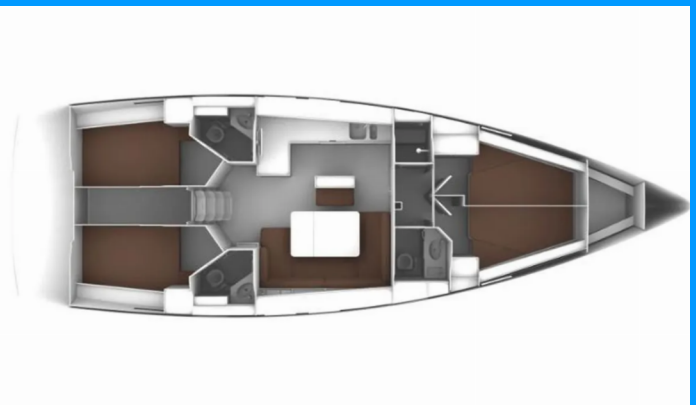

BAVARIA CRUISER 46

Hugo

The Sailing yacht Bavaria Cruiser 46 „Hugo“, built in 2014, is moored in Sukosan, D-Marin Dalmacija Marina, - Croatia. The yacht has 4 cabins, can accomodate 8 + 1 persons and has 3 toilets/showers.

Hugo

Production Year

2014

Length

14.27 m

Cabins

4

Berths

8 + 1

Head/Shower

3

STANDARD YACHT EQUIPMENT

Comfort

Bed linen, Blankets, Pillows, Towels

Deck

Anchor with chain, Bathing platform, Bilge pump - Mechanic, Bimini top, Boat hook, Bosun's chair (Safe seat) (boatswain's chair), Cockpit table, Cockpit/stern, outside shower, Deck brush, Dinghy, Electric anchor windlass, Fenders, Fuel funnel, Gangway, Impeller, Jerry cans for diesel, Main Deck Compass, Mooring ropes, Plastic bucket, Reserve motor oil, Sprayhood, Swimming ladder, Teak cockpit, Water hose, Winch handles