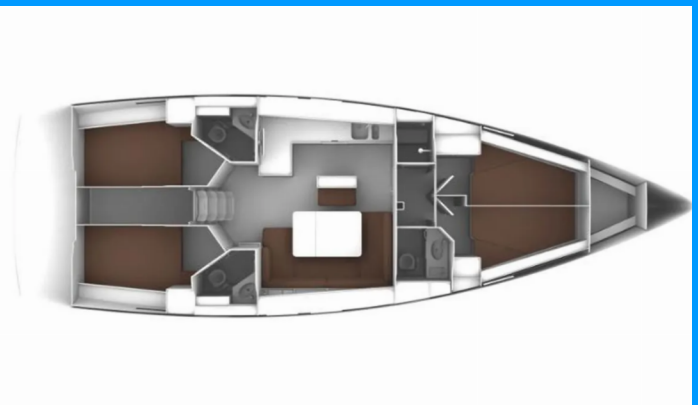

BAVARIA CRUISER 46

Hugo

The Sailing yacht Bavaria Cruiser 46 „Hugo“, built in 2014, is moored in Sukosan, D-Marin Dalmacija Marina, - Croatia. The yacht has 4 cabins, can accomodate 8 + 1 persons and has 3 toilets/showers.

Hugo

Production Year

2014

Length

14.27 m

Cabins

4

Berths

8 + 1

Head/Shower

3

STANDARD YACHT EQUIPMENT

Comfort

Bed linen, Blankets, Pillows, Towels

Deck

Anchor with chain, Bathing platform, Bilge pump - Mechanic, Bimini top, Boat hook, Bosun's chair (Safe seat) (boatswain's chair), Cockpit table, Cockpit/stern, outside shower, Deck brush, Dinghy, Electric anchor windlass, Fenders, Fuel funnel, Gangway, Impeller, Jerry cans for diesel, Main Deck Compass, Mooring ropes, Plastic bucket, Reserve motor oil, Sprayhood, Swimming ladder, Teak cockpit, Water hose, Winch handles