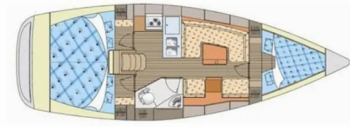

ELAN 344 IMPRESSION

Patriot

The Sailing yacht Elan 344 Impression „Patriot“, built in 2011, is moored in Marina Losinj, Mali Losinj, - Croatia. The yacht has 3 cabins, can accommodate 6 + 2 persons and has 1 toilets/showers.