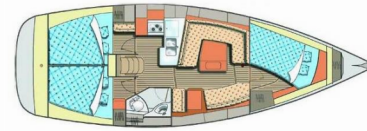

ELAN 384 IMPRESSION

Sinje Sanje

The Sailing yacht Elan 384 Impression „Sinje Sanje“, built in 2007, is moored in Marina Punat, Krk, Punat (Krk) - Croatia. The yacht has 3 cabins, can accommodate 6 + 2 persons and has 1 toilets/showers.