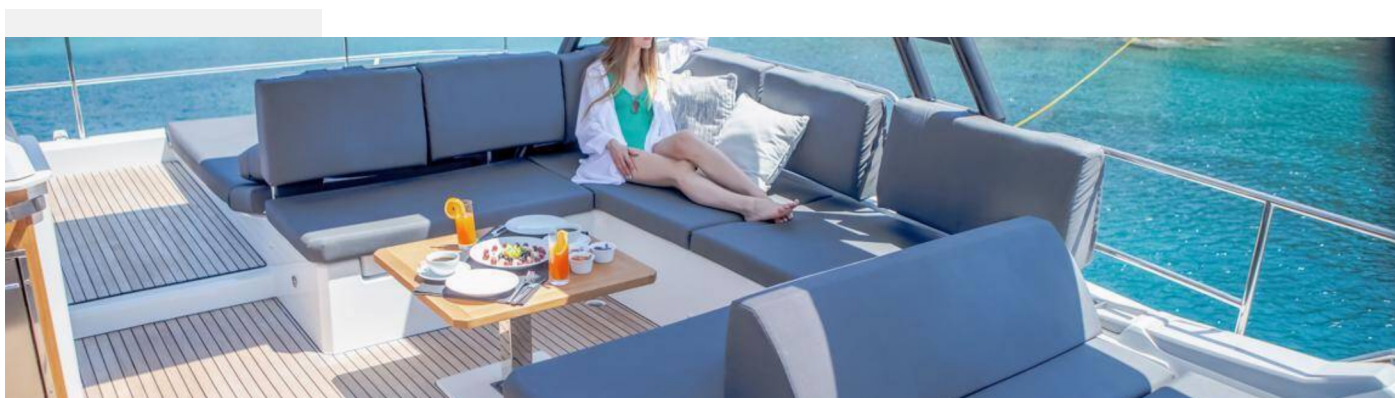

PRICE / WEEKS

07.06. - 14.06.2025 67.000 €	14.06. - 21.06.2025 67.000 €	21.06. - 28.06.2025 79.000 €	28.06. - 05.07.2025 79.000 €
05.07. - 12.07.2025 79.000 €	12.07. - 19.07.2025 79.000 €	19.07. - 26.07.2025 79.000 €	26.07. - 02.08.2025 79.000 €
02.08. - 09.08.2025 79.000 €	09.08. - 16.08.2025 79.000 €	16.08. - 23.08.2025 79.000 €	23.08. - 30.08.2025 67.000 €
30.08. - 06.09.2025 67.000 €	06.09. - 13.09.2025 67.000 €	13.09. - 20.09.2025 67.000 €	20.09. - 27.09.2025 67.000 €
27.09. - 04.10.2025 61.000 €	04.10. - 11.10.2025 61.000 €	11.10. - 18.10.2025 61.000 €	18.10. - 25.10.2025 61.000 €
25.10. - 01.11.2025 61.000 €	01.11. - 08.11.2025 61.000 €	08.11. - 15.11.2025 61.000 €	15.11. - 22.11.2025 61.000 €
22.11. - 29.11.2025 61.000 €	29.11. - 06.12.2025 61.000 €	06.12. - 13.12.2025 61.000 €	13.12. - 20.12.2025 61.000 €

WEB

najachty.pl

PHONE

+48 882 071 532

E-MAIL

biuro@najachty.pl

NAJACHTY

ul. Pi. Świętej Małgorzaty 1-2/42B, 58-100, Świdnica, Poland