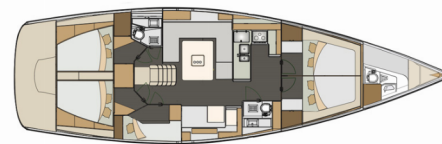

# ELAN IMPRESSION 50

P & B

The Sailing yacht Elan Impression 50 „P & B“, built in 2015, is moored in ACI Marina Split, Split - Croatia. The yacht has 5 + 1 cabins, can accommodate 10 + 2 persons and has 2 + 1 toilets/showers.

**P & B**

Production Year

**2015**

Length

**15.20 m**

Cabins

**5 + 1**

Berths