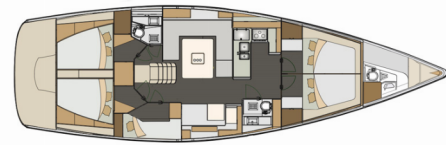

ELAN IMPRESSION 50

P & B

The Sailing yacht Elan Impression 50 „P & B“, built in 2015, is moored in ACI Marina Split, Split - Croatia. The yacht has 5 + 1 cabins, can accommodate 10 + 2 persons and has 2 + 1 toilets/showers.

P & B

Production Year

2015

Length

15.20 m

Cabins

5 + 1

Berths