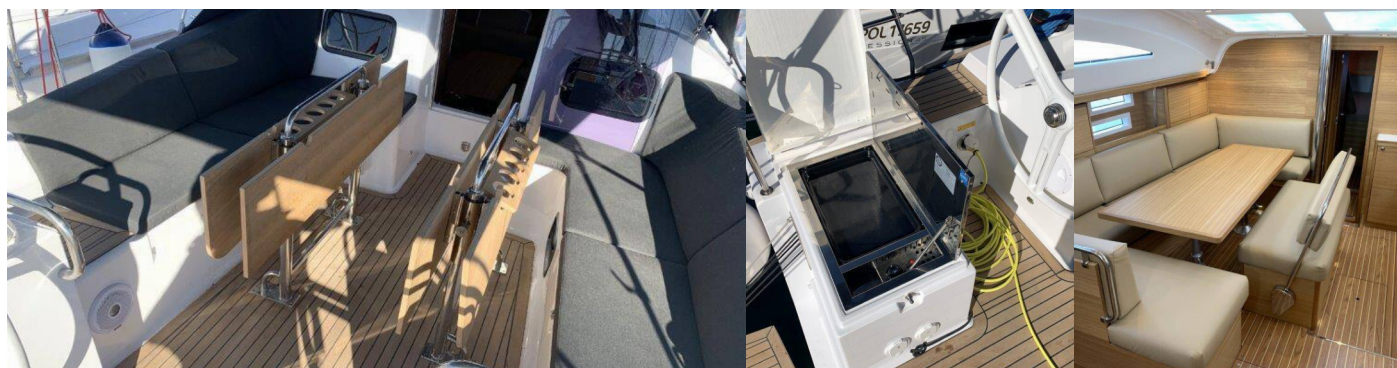

PRICE / WEEKS

04.01. - 11.01.2025 1.720 € ~~2.150 €~~	11.01. - 18.01.2025 1.720 € ~~2.150 €~~	18.01. - 25.01.2025 1.720 € ~~2.150 €~~	25.01. - 01.02.2025 1.720 € ~~2.150 €~~
01.02. - 08.02.2025 1.720 € ~~2.150 €~~	08.02. - 15.02.2025 1.720 € ~~2.150 €~~	15.02. - 22.02.2025 1.720 € ~~2.150 €~~	22.02. - 01.03.2025 1.720 € ~~2.150 €~~
01.03. - 08.03.2025 1.720 € ~~2.150 €~~	08.03. - 15.03.2025 1.720 € ~~2.150 €~~	15.03. - 22.03.2025 1.720 € ~~2.150 €~~	22.03. - 29.03.2025 1.720 € ~~2.150 €~~
29.03. - 05.04.2025 1.720 € ~~2.150 €~~	05.04. - 12.04.2025 1.720 € ~~2.150 €~~	12.04. - 19.04.2025 1.720 € ~~2.150 €~~	19.04. - 26.04.2025 1.720 € ~~2.150 €~~
26.04. - 03.05.2025 1.888 € ~~2.360 €~~	03.05. - 10.05.2025 1.920 € ~~2.400 €~~	10.05. - 17.05.2025 2.080 € ~~2.600 €~~	17.05. - 24.05.2025 2.648 € ~~3.310 €~~
24.05. - 31.05.2025 3.000 € ~~3.750 €~~	31.05. - 07.06.2025 3.080 € ~~3.850 €~~		

WEB

najachty.pl

PHONE

+48 882 071 532

E-MAIL

biuro@najachty.pl

NAJACHTY

ul. Pi. Świętej Małgorzaty 1-2/42B, 58-100, Świdnica, Poland