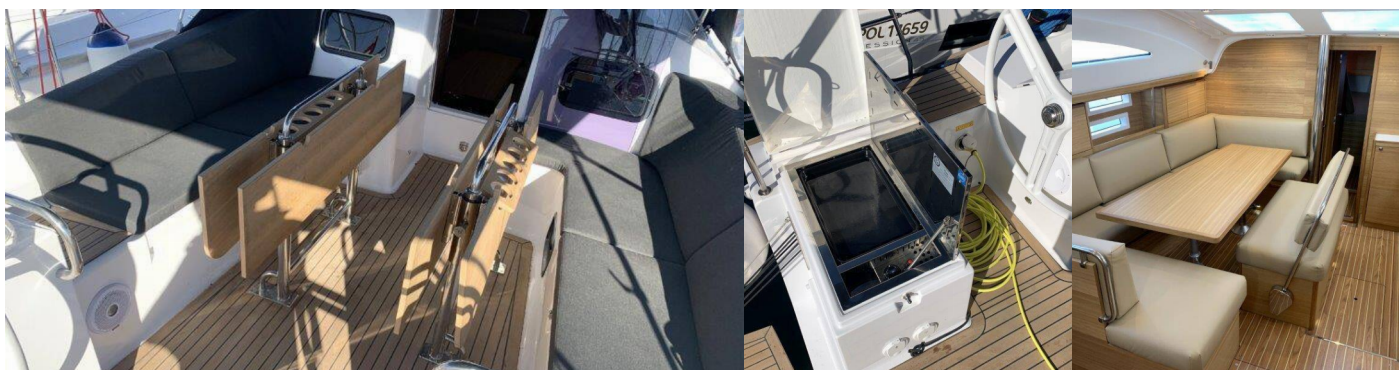

PRICE / WEEKS

08.11. - 31.12.2026

Booked

WEB

najachty.pl

PHONE

+48 882 071 532

E-MAIL

biuro@najachty.pl

NAJACHTY

ul. Pi. Świętej Małgorzaty 1-2/42B, 58-100, Świdnica, Poland