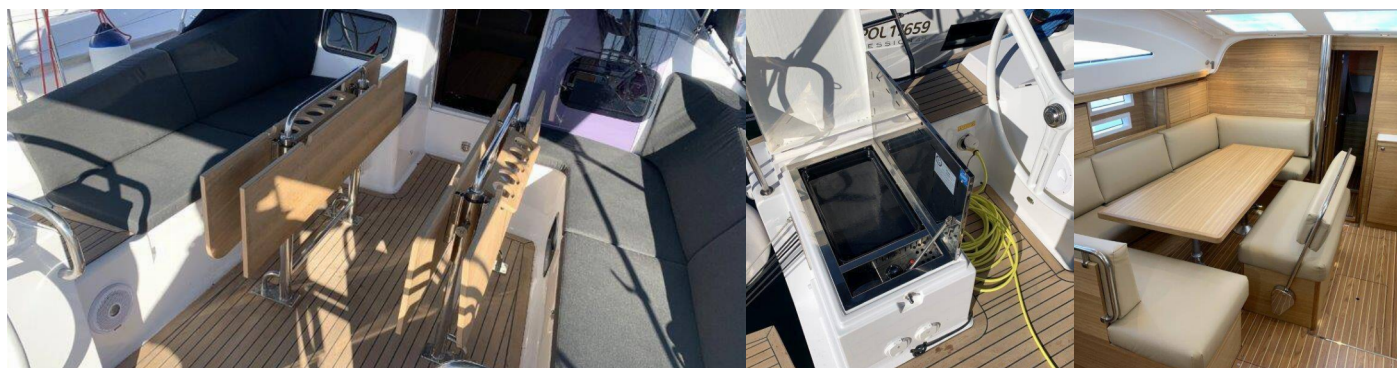

PRICE / WEEKS

16.05. - 23.05.2026 1.380 € ~~2.300 €~~	23.05. - 30.05.2026 Booked	30.05. - 06.06.2026 Booked	06.06. - 13.06.2026 1.983 € ~~3.050 €~~
13.06. - 20.06.2026 Booked	20.06. - 27.06.2026 Booked	27.06. - 04.07.2026 Booked	04.07. - 11.07.2026 Booked
11.07. - 18.07.2026 2.568 € ~~3.950 €~~	18.07. - 25.07.2026 On option	25.07. - 01.08.2026 2.625 € ~~3.750 €~~	01.08. - 08.08.2026 Booked
08.08. - 15.08.2026 On option	15.08. - 22.08.2026 Booked	22.08. - 29.08.2026 2.513 € ~~3.350 €~~	29.08. - 05.09.2026 Booked
05.09. - 12.09.2026 3.015 € ~~3.350 €~~	12.09. - 19.09.2026 2.945 € ~~3.100 €~~	19.09. - 10.10.2026 Booked	10.10. - 17.10.2026 1.170 € ~~1.950 €~~
17.10. - 24.10.2026 1.020 € ~~1.700 €~~	24.10. - 31.10.2026 1.020 € ~~1.700 €~~	31.10. - 07.11.2026 1.110 € ~~1.850 €~~	08.11. - 31.12.2026 Booked

WEB

najachty.pl

PHONE

+48 882 071 532

E-MAIL

biuro@najachty.pl

NAJACHTY

ul. Pi. Świętej Małgorzaty 1-2/42B, 58-100, Świdnica, Poland