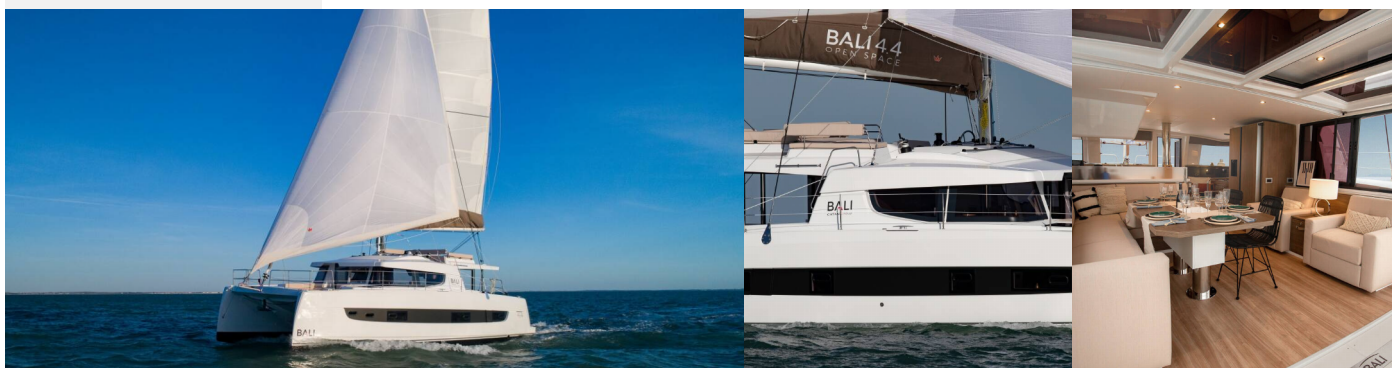

PRICE / WEEKS

07.06. - 14.06.2025 8.224 € ~~10.280 €~~	14.06. - 21.06.2025 9.248 € ~~10.880 €~~	21.06. - 28.06.2025 9.472 € ~~11.840 €~~	28.06. - 05.07.2025 10.319 € ~~12.140 €~~
05.07. - 12.07.2025 10.234 € ~~12.480 €~~	12.07. - 19.07.2025 10.644 € ~~12.980 €~~	19.07. - 26.07.2025 10.644 € ~~12.980 €~~	26.07. - 02.08.2025 10.644 € ~~12.980 €~~
02.08. - 09.08.2025 10.644 € ~~12.980 €~~	09.08. - 16.08.2025 10.644 € ~~12.980 €~~	16.08. - 23.08.2025 9.472 € ~~11.840 €~~	23.08. - 30.08.2025 9.168 € ~~11.180 €~~
30.08. - 06.09.2025 9.031 € ~~10.380 €~~	06.09. - 13.09.2025 8.184 € ~~9.980 €~~	13.09. - 20.09.2025 6.992 € ~~8.740 €~~	20.09. - 27.09.2025 5.474 € ~~6.440 €~~
27.09. - 04.10.2025 4.392 € ~~4.880 €~~	04.10. - 11.10.2025 3.726 € ~~4.140 €~~	11.10. - 18.10.2025 3.042 € ~~3.380 €~~	18.10. - 25.10.2025 2.682 € ~~2.980 €~~
25.10. - 01.11.2025 2.363 € ~~2.780 €~~	01.11. - 08.11.2025 2.363 € ~~2.780 €~~	08.11. - 15.11.2025 2.363 € ~~2.780 €~~	15.11. - 22.11.2025 2.363 € ~~2.780 €~~
22.11. - 29.11.2025 2.363 € ~~2.780 €~~	29.11. - 06.12.2025 2.363 € ~~2.780 €~~	06.12. - 13.12.2025 2.363 € ~~2.780 €~~	13.12. - 20.12.2025 2.363 € ~~2.780 €~~

WEB

najachty.pl

PHONE

+48 882 071 532

E-MAIL

biuro@najachty.pl

NAJACHTY

ul. Pi. Świętej Małgorzaty 1-2/42B, 58-100, Świdnica, Poland