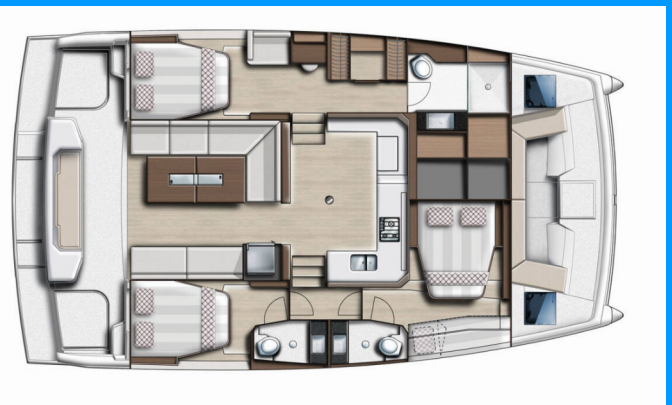

BALI CATSPACE OW

Playtime - OW

The Catamaran Bali Catspace OW „Playtime - OW“, built in 2025, is moored in Sukosan, D-Marin Dalmacija Marina, - Croatia. The yacht has 3 cabins, can accomodate 6 + 2 persons and has 3 toilets/showers.

Playtime - OW

Production Year

2025

Length

12.31m

Cabins

3

Berths

6 + 2

Head/Shower

3

STANDARD YACHT EQUIPMENT

Comfort

Bed linen, Cockpit cushions, Sundeck cushions (sunbathing cushions for forward cockpit and flybridge)

Deck

Bathing platform, Bimini top, Cockpit table, Cockpit/stern, outside shower, Dinghy, Fly sunbathing area (Sunbathing cushions for fly bridge (SET)), Forward cockpit (with cockpit cushions and sunbathing mattresses)