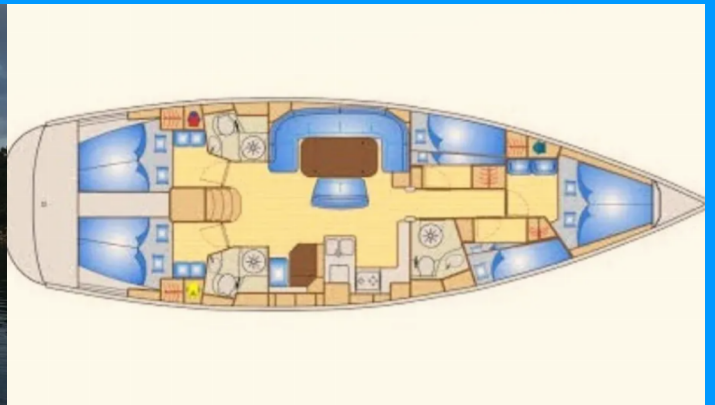

BAVARIA 50 CRUISER

Odysseas

The Sailing yacht Bavaria 50 Cruiser „Odysseas“, built in 2008, is moored in Yacht Club Marina Salamina, Athens area, - Greece. The yacht has 5 cabins, can accomodate 10 persons and has 3 toilets/showers.

10

Max. Passengers

12

Head/Shower

3

STANDARD YACHT EQUIPMENT

Deck	Dinghy, Electric anchor windlass, Gangway, Hard Top Bimini, Outboard engine (free of charge), Sprayhood, Teak cockpit
Entertainment	DVD player, Radio CD player, TV
Galley	Kitchen utensils (Galley equipment, cutlery)
Interior	Electric toilet
Navigation	Autopilot, Bow thruster, GPS chart plotter, Wind/speed/depth instruments
Safety	VHF radio
Yacht electrics	Air Conditioning (On shore power - all cabins), Batteries, Inverter, Shore connection 220 V, Solar panels