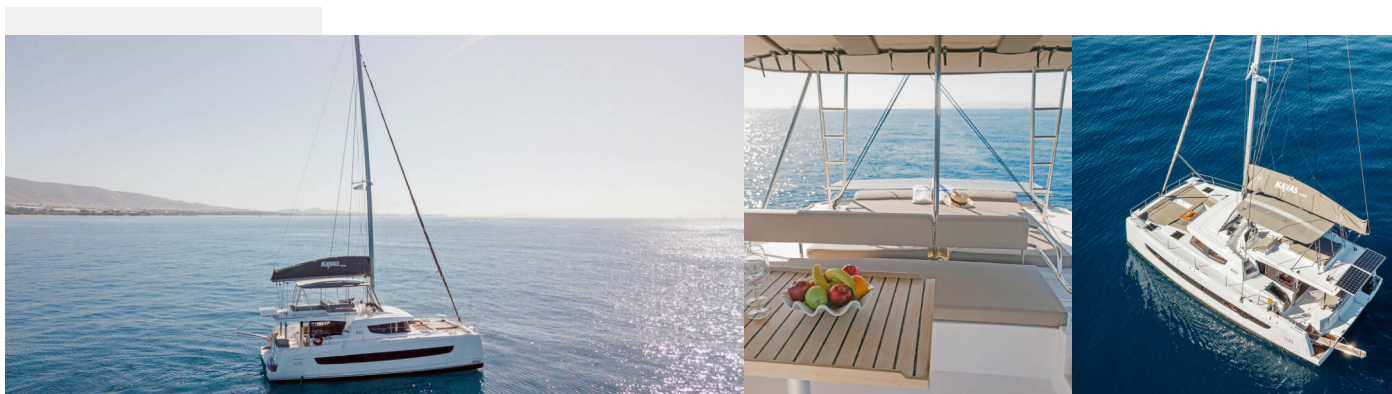

PRICE / WEEKS

16.05. - 23.05.2026 Booked	23.05. - 30.05.2026 6.600 € ~~8.800 €~~	30.05. - 06.06.2026 Booked	06.06. - 13.06.2026 Booked
13.06. - 20.06.2026 7.480 € ~~9.350 €~~	20.06. - 27.06.2026 Booked	27.06. - 04.07.2026 Booked	04.07. - 11.07.2026 Booked
11.07. - 18.07.2026 Booked	18.07. - 25.07.2026 Booked	25.07. - 01.08.2026 10.466 € ~~11.100 €~~	01.08. - 08.08.2026 Booked
08.08. - 15.08.2026 Booked	15.08. - 22.08.2026 11.970 € ~~13.300 €~~	22.08. - 29.08.2026 Booked	29.08. - 05.09.2026 Booked
05.09. - 12.09.2026 Booked	12.09. - 19.09.2026 Booked	19.09. - 26.09.2026 Booked	26.09. - 03.10.2026 Booked
03.10. - 10.10.2026 Booked	10.10. - 17.10.2026 Booked	17.10. - 24.10.2026 5.355 € ~~5.950 €~~	24.10. - 31.10.2026 5.355 € ~~5.950 €~~
31.10. - 07.11.2026 5.865 € ~~5.950 €~~	07.11. - 14.11.2026 5.950 €	14.11. - 21.11.2026 5.950 €	21.11. - 28.11.2026 5.950 €

WEB

najachty.pl

PHONE

+48 882 071 532

E-MAIL

biuro@najachty.pl

NAJACHTY

ul. Pi. Świętej Małgorzaty 1-2/42B, 58-100, Świdnica, Poland