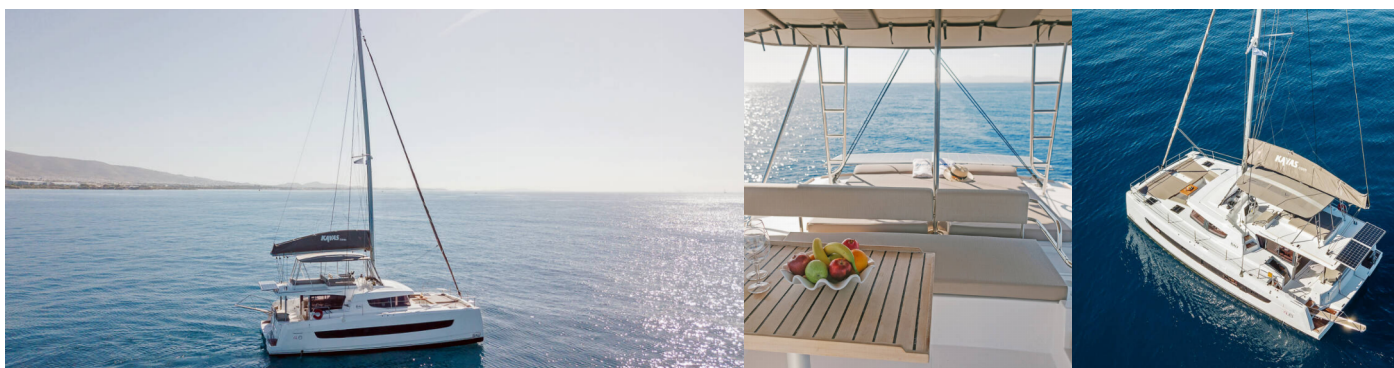

PRICE / WEEKS

05.12. - 12.12.2026

5.950 €

12.12. - 19.12.2026

5.950 €

19.12. - 26.12.2026

5.950 €

WEB

najachty.pl

PHONE

+48 882 071 532

E-MAIL

biuro@najachty.pl

NAJACHTY

ul. Pi. Świętej Małgorzaty 1-2/42B, 58-100, Świdnica, Poland