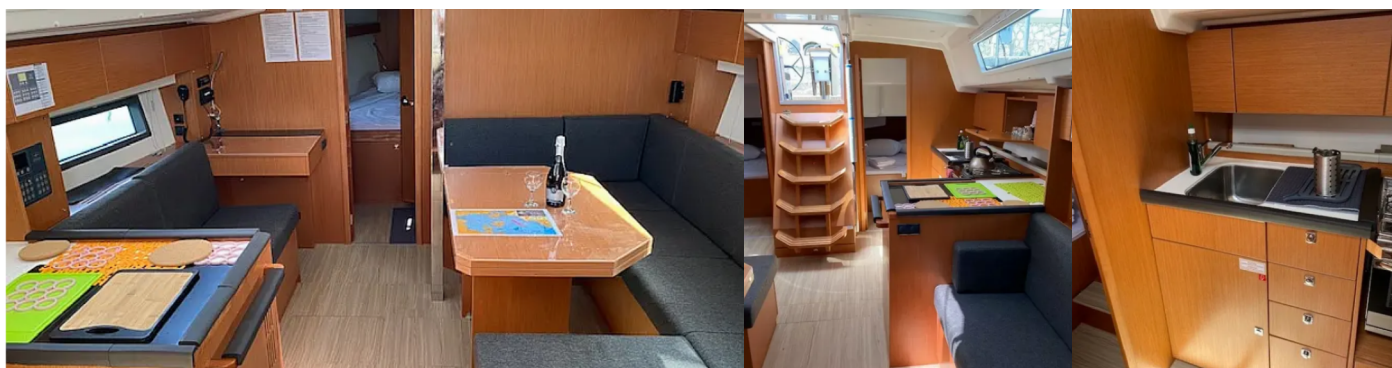

PRICE / WEEKS

02.05. - 09.05.2026 1.800 € ~~3.300 €~~	09.05. - 16.05.2026 Booked	16.05. - 23.05.2026 Booked	23.05. - 06.06.2026 Booked
06.06. - 13.06.2026 Booked	13.06. - 20.06.2026 Booked	20.06. - 27.06.2026 Booked	27.06. - 04.07.2026 Booked
04.07. - 18.07.2026 Booked	18.07. - 25.07.2026 Booked	25.07. - 01.08.2026 Booked	01.08. - 15.08.2026 Booked
15.08. - 22.08.2026 Booked	22.08. - 29.08.2026 3.100 € ~~4.700 €~~	29.08. - 05.09.2026 Booked	05.09. - 10.10.2026 Booked
10.10. - 17.10.2026 Booked	17.10. - 24.10.2026 Booked	24.10. - 31.10.2026 2.000 € ~~2.800 €~~	31.10. - 07.11.2026 2.000 € ~~2.800 €~~
07.11. - 14.11.2026 2.000 € ~~2.800 €~~	14.11. - 21.11.2026 2.000 € ~~2.800 €~~	21.11. - 28.11.2026 2.000 € ~~2.800 €~~	28.11. - 03.04.2027 Booked

WEB

najachty.pl

PHONE

+48 882 071 532

E-MAIL

biuro@najachty.pl

NAJACHTY

ul. Pi. Świętej Małgorzaty 1-2/42B, 58-100, Świdnica, Poland