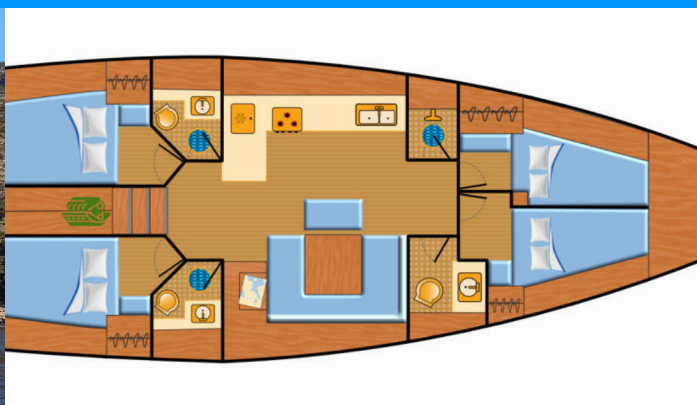

BAVARIA CRUISER 45

Eva

The Sailing yacht Bavaria Cruiser 45 „Eva“, built in 2012, is moored in Palma de Mallorca, Marina Naviera Balear, - Spain. The yacht has 4 cabins, can accomodate 8 persons and has 3 toilets/showers.

Comfort

Cockpit cushions

Deck

Anchor light, Anchor with chain (50m), Bathing platform (teak), Bimini top, Boat hook, Bosun's chair (Safe seat) (boatswain's chair), Cockpit table, Cockpit/stern, outside shower, Deck brush, Dinghy, Electric anchor windlass, Fenders (6-8 pieces), Gangway, Jerry cans for diesel, Mooring ropes (4 x 30m), Plastic bucket, Spare anchor (Reserve, Auxiliary anchor), Sprayhood, Swimming ladder, Teak cockpit