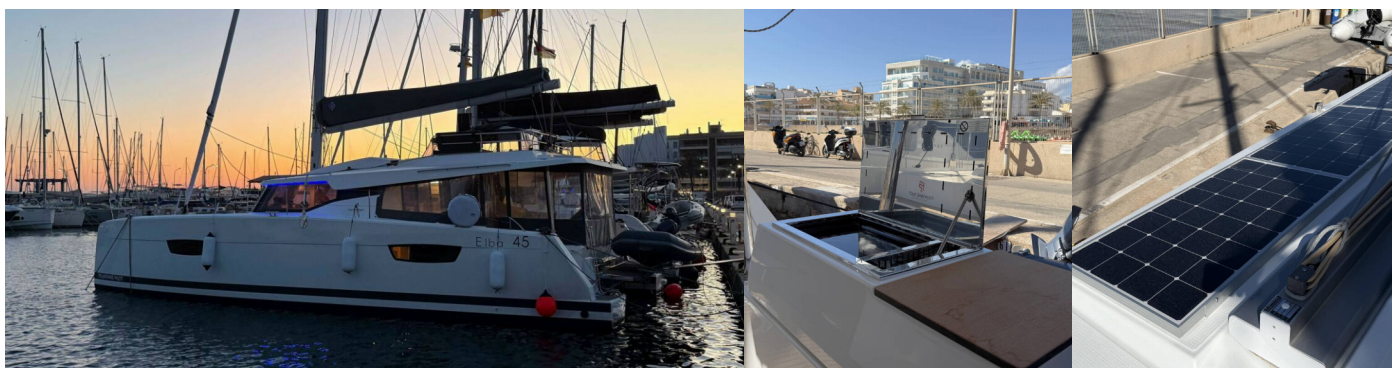

PRICE / WEEKS

07.11. - 14.11.2026

5.313 € ~~6.250 €~~

14.11. - 21.11.2026

5.313 € ~~6.250 €~~

21.11. - 28.11.2026

5.313 € ~~6.250 €~~

28.11. - 05.12.2026

6.250 €

05.12. - 12.12.2026

6.250 €

12.12. - 19.12.2026

6.250 €

19.12. - 26.12.2026

6.250 €

01.01. - 26.03.2027

Booked

WEB

najachty.pl

PHONE

+48 882 071 532

E-MAIL

biuro@najachty.pl

NAJACHTY

ul. Pi. Świętej Małgorzaty 1-2/42B, 58-100, Świdnica, Poland