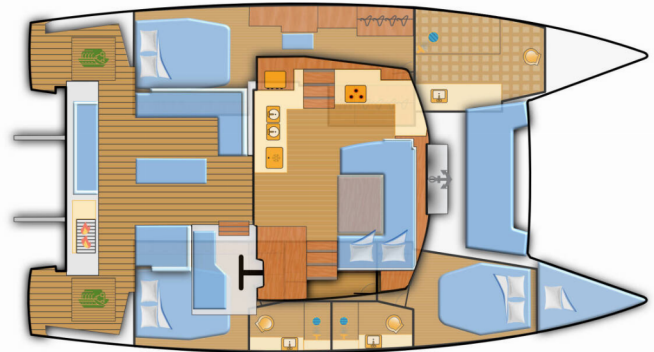

FONTAINE PAJOT ELBA 45

Yara

The Catamaran Fontaine Pajot Elba 45 „Yara“, built in 2025, is moored in Mallorca, Can Pastilla, - Spain. The yacht has 3 + 1 cabins, can accommodate 6 + 2 + 1 persons and has 3 toilets/showers.

YACHT SPECIFICATIONS

Charter Base

Mallorca, Can Pastilla, Spain

Yacht ID

8309

Brand

Fontaine Pajot

Name

Yara

Production Year

2025

Length

13.45 m

Cabins

3 + 1

Berths

6 + 2 + 1

Max. Passengers

9

Head/Shower

3

STANDARD YACHT EQUIPMENT

Comfort

Cockpit cushions, Sundeck cushions

Deck

Anchor light, Bimini top, Boat hook, Bosun's chair (Safe seat) (boatswain's chair), Cockpit grill, Cockpit table, Cockpit/stern, outside shower, Deck brush, Dinghy, Electric anchor windlass, Fenders (6-8), Gangway, Hydraulic lifting swimming platform (Teak), Jerry cans for diesel, Main anchor (+ 50m chain), Main Deck Compass, Mooring ropes (30 m), Spare anchor (Reserve, Auxiliary anchor), Sprayhood, Spring line (25m), Swimming ladder, Teak cockpit

Entertainment

Mask and snorkel ((1 Set)), Outdoor speakers, Radio CD mp3 player, Wi-Fi Internet

Galley

Hot water, Kitchen utensils (Galley equipment, cutlery), Oven, Pressurized water system, Refrigerator, Sink, Stove

Interior

Clock, Electric fans, Safe

Navigation

AIS, Autopilot, Binoculars, Depthsounder, GPS, GPS chart plotter - cockpit, Hand bearing compass, LED Navigation lights, Navigation (Nautical) charts and nautical guide, Navigation/position Lights, Radar, Triangles, Wind instrument/Anemometer, Windex

Safety

Black Water Tank, Emergency tiller, Guard rail, VHF radio

Sails

Electric winch, Halyard winches, Lazy bag, Lazy jacks, Winch

Yacht electrics

12V Socket, 220V socket, Air Conditioning, Battery charger, Bilge pump - Electric, Converter 230V/12V, Generator, Heating, Shore connection 220 V, Shore power cable (25 m), Solar panels, USB sockets, Watermaker - desalinator