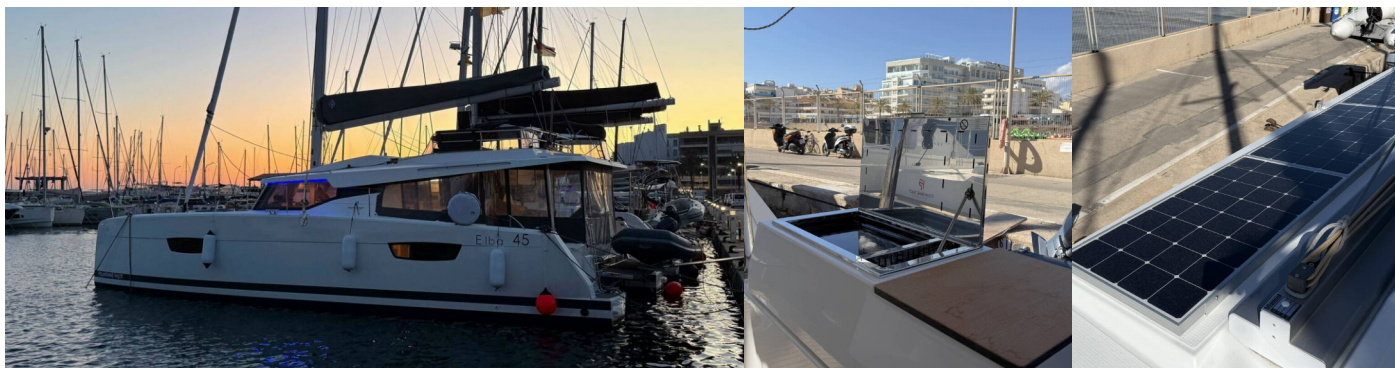

PRICE / WEEKS

25.04. - 02.05.2026 4.688 € ~~6.250 €~~	02.05. - 09.05.2026 4.688 € ~~6.250 €~~	09.05. - 16.05.2026 5.588 € ~~7.450 €~~	16.05. - 23.05.2026 5.588 € ~~7.450 €~~
23.05. - 30.05.2026 Booked	30.05. - 06.06.2026 7.650 € ~~10.200 €~~	06.06. - 13.06.2026 7.650 € ~~10.200 €~~	13.06. - 20.06.2026 7.650 € ~~10.200 €~~
20.06. - 27.06.2026 Booked	27.06. - 11.07.2026 Booked	11.07. - 18.07.2026 11.008 € ~~12.950 €~~	18.07. - 25.07.2026 Booked
25.07. - 01.08.2026 Booked	01.08. - 08.08.2026 Booked	08.08. - 15.08.2026 Booked	15.08. - 22.08.2026 11.008 € ~~12.950 €~~
22.08. - 29.08.2026 11.008 € ~~12.950 €~~	29.08. - 05.09.2026 11.008 € ~~12.950 €~~	05.09. - 12.09.2026 9.520 € ~~11.200 €~~	12.09. - 19.09.2026 9.520 € ~~11.200 €~~
19.09. - 26.09.2026 Booked	26.09. - 03.10.2026 7.183 € ~~8.450 €~~	03.10. - 17.10.2026 Booked	17.10. - 24.10.2026 5.313 € ~~6.250 €~~
24.10. - 31.10.2026 5.313 € ~~6.250 €~~	31.10. - 07.11.2026 5.313 € ~~6.250 €~~		

WEB

najachty.pl

PHONE

+48 882 071 532

E-MAIL

biuro@najachty.pl

NAJACHTY

ul. Pi. Świętej Małgorzaty 1-2/42B, 58-100, Świdnica, Poland