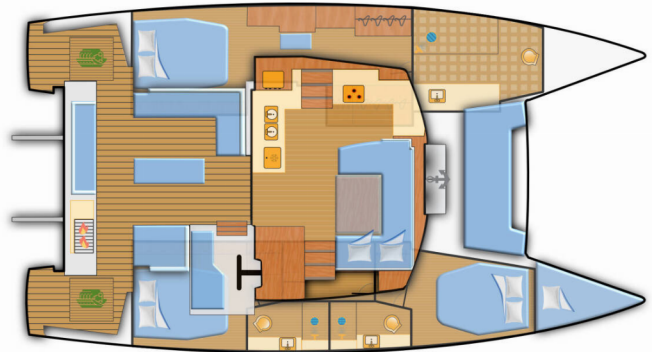

FONTAINE PAJOT ELBA 45

Yara

The Catamaran Fountaine Pajot Elba 45 „Yara“, built in 2025, is moored in Mallorca, Can Pastilla, - Spain. The yacht has 3 + 1 cabins, can accommodate 6 + 2 + 1 persons and has 3 toilets/showers.

YACHT SPECIFICATIONS

Charter Base

Mallorca, Can Pastilla, Spain

Yacht ID

8309

Brand

Fountaine Pajot

Name

Yara

Production Year

2025

Length

13.45 m

Cabins

3 + 1

Berths

6 + 2 + 1

Max. Passengers

9

Head/Shower

3

STANDARD YACHT EQUIPMENT

Comfort

Cockpit cushions, Sundeck cushions

Deck

Anchor light, Bimini top, Boat hook, Bosun's chair (Safe seat) (boatswain's chair), Cockpit grill, Cockpit table, Cockpit/stern, outside shower, Deck brush, Dinghy, Electric anchor windlass, Fenders (6-8), Gangway, Hydraulic lifting swimming platform (Teak), Jerry cans for diesel, Main anchor (+ 50m chain), Main Deck Compass, Mooring ropes (30 m), Spare anchor (Reserve, Auxiliary anchor), Sprayhood, Spring line (25m), Swimming ladder, Teak cockpit

Entertainment

Mask and snorkel ((1 Set)), Outdoor speakers, Radio CD mp3 player, Wi-Fi Internet

Galley

Hot water, Kitchen utensils (Galley equipment, cutlery), Oven, Pressurized water system, Refrigerator, Sink, Stove

Interior

Clock, Electric fans, Safe

Navigation

AIS, Autopilot, Binoculars, Depthsounder, GPS, GPS chart plotter - cockpit, Hand bearing compass, LED Navigation lights, Navigation (Nautical) charts and nautical guide, Navigation/position Lights, Radar, Triangles, Wind instrument/Anemometer, Windex

Safety

Black Water Tank, Emergency tiller, Guard rail, VHF radio

Sails

Electric winch, Halyard winches, Lazy bag, Lazy jacks, Winch

Yacht electrics

12V Socket, 220V socket, Air Conditioning, Battery charger, Bilge pump - Electric, Converter 230V/12V, Generator, Heating, Shore connection 220 V, Shore power cable (25 m), Solar panels, USB sockets, Watermaker - desalinator