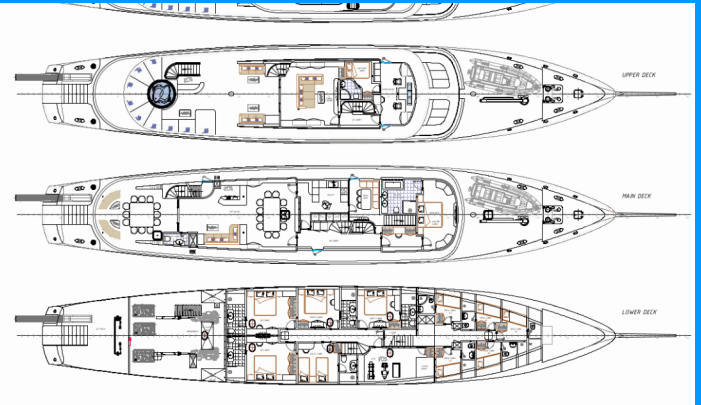

# MAIA

Maia

The Motor yacht Maia „Maia“, built in 2025, is moored in Split Harbour, - Croatia. The yacht has 6 cabins, can accommodate 12 persons and has 6 toilets/showers.

## YACHT SPECIFICATIONS

Charter Base

**Split Harbour, Croatia**

Yacht ID

**8305**

Brand

**Custom Made**

Name

**Maia**

Production Year

**2025**

Length

**53.10 m**

Cabins

**6**

Berths