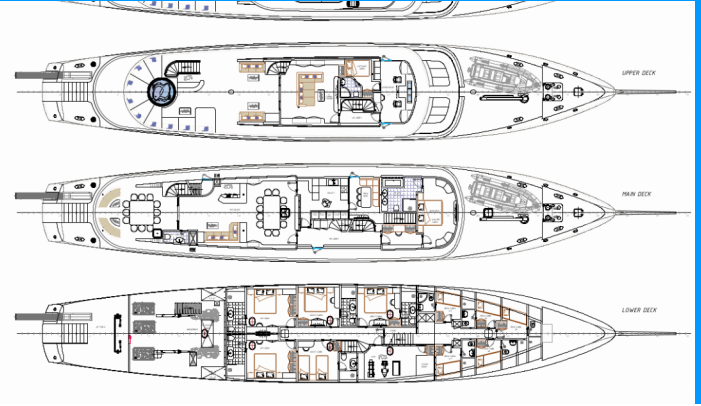

# MAIA

Maia

The Motor yacht Maia „Maia“, built in 2025, is moored in Split Harbour, - Croatia. The yacht has 6 cabins, can accommodate 12 persons and has 6 toilets/showers.

## YACHT SPECIFICATIONS

Charter Base

**Split Harbour, Croatia**

Yacht ID

**8305**

Brand

**Custom Made**

Name

**Maia**

Production Year

**2025**

Length

**53.10 m**

Cabins

**6**

Berths