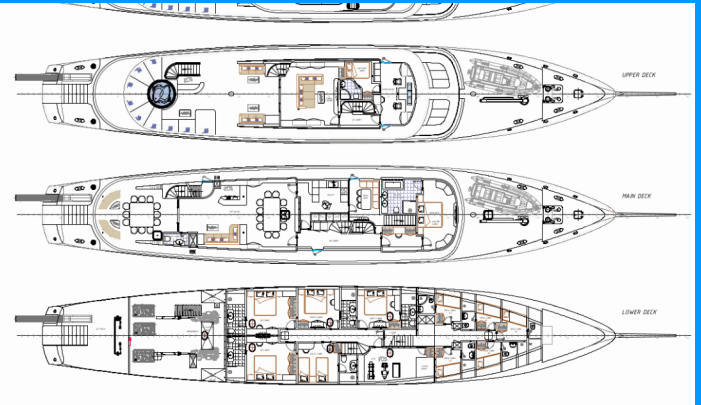

MAIA

Maia

The Motor yacht Maia „Maia“, built in 2025, is moored in Split Harbour, - Croatia. The yacht has 6 cabins, can accommodate 12 persons and has 6 toilets/showers.

YACHT SPECIFICATIONS

Charter Base

Split Harbour, Croatia

Yacht ID

8305

Brand

Custom Made

Name

Maia

Production Year

2025

Length

53.10 m

Cabins

6

Berths

12

Head/Shower