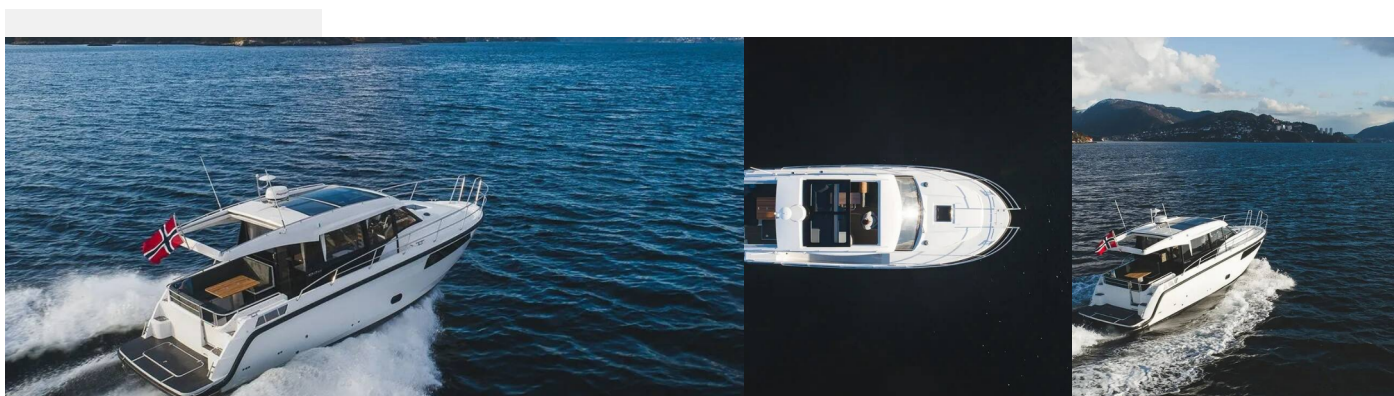

PRICE / WEEKS

07.06. - 14.06.2025 4.365 € ~~4.850 €~~	14.06. - 21.06.2025 4.365 € ~~4.850 €~~	21.06. - 28.06.2025 4.725 € ~~5.250 €~~	28.06. - 05.07.2025 4.725 € ~~5.250 €~~
05.07. - 12.07.2025 4.950 € ~~5.500 €~~	12.07. - 19.07.2025 5.310 € ~~5.900 €~~	19.07. - 26.07.2025 5.310 € ~~5.900 €~~	26.07. - 02.08.2025 5.310 € ~~5.900 €~~
02.08. - 09.08.2025 5.310 € ~~5.900 €~~	09.08. - 16.08.2025 4.950 € ~~5.500 €~~	16.08. - 23.08.2025 4.950 € ~~5.500 €~~	23.08. - 30.08.2025 4.725 € ~~5.250 €~~
30.08. - 06.09.2025 4.365 € ~~4.850 €~~	06.09. - 13.09.2025 4.365 € ~~4.850 €~~	13.09. - 20.09.2025 4.050 € ~~4.500 €~~	20.09. - 27.09.2025 3.825 € ~~4.250 €~~
27.09. - 04.10.2025 3.600 € ~~4.000 €~~	04.10. - 11.10.2025 3.420 € ~~3.800 €~~	11.10. - 18.10.2025 3.420 € ~~3.800 €~~	18.10. - 25.10.2025 3.420 € ~~3.800 €~~
25.10. - 01.11.2025 3.420 € ~~3.800 €~~	01.11. - 08.11.2025 3.800 €	08.11. - 15.11.2025 3.800 €	15.11. - 22.11.2025 3.800 €
22.11. - 29.11.2025 3.800 €	29.11. - 06.12.2025 3.800 €	06.12. - 13.12.2025 3.800 €	13.12. - 20.12.2025 3.800 €

WEB

najachty.pl

PHONE

+48 882 071 532

E-MAIL

biuro@najachty.pl

NAJACHTY

ul. Pi. Świętej Małgorzaty 1-2/42B, 58-100, Świdnica, Poland