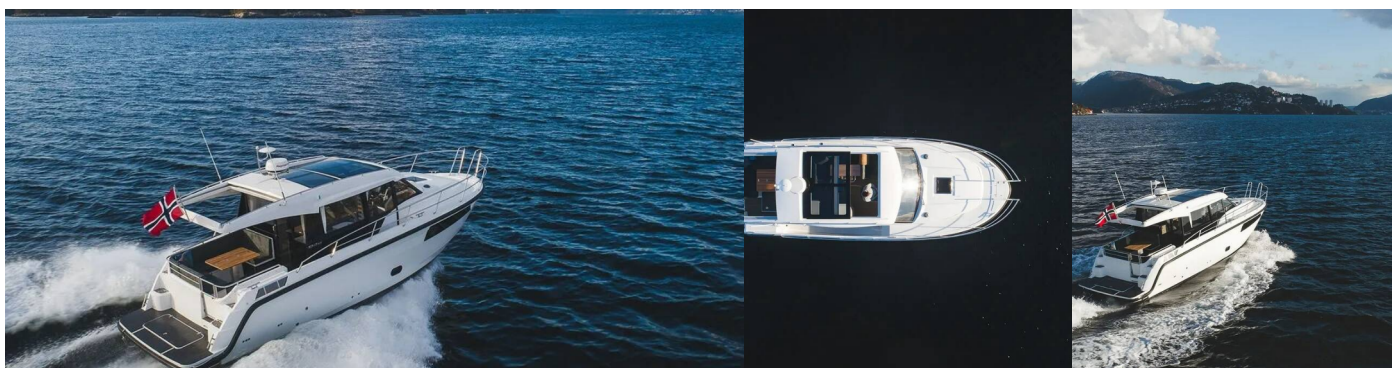

PRICE / WEEKS

08.03. - 15.03.2025 3.800 €	15.03. - 22.03.2025 3.800 €	22.03. - 29.03.2025 3.800 €	29.03. - 05.04.2025 3.800 €
05.04. - 12.04.2025 3.800 €	12.04. - 19.04.2025 3.800 €	19.04. - 26.04.2025 3.800 €	26.04. - 03.05.2025 3.600 € ~~4.000 €~~
03.05. - 10.05.2025 3.600 € ~~4.000 €~~	10.05. - 17.05.2025 3.600 € ~~4.000 €~~	17.05. - 24.05.2025 3.825 € ~~4.250 €~~	24.05. - 31.05.2025 4.050 € ~~4.500 €~~
31.05. - 07.06.2025 4.050 € ~~4.500 €~~			

WEB

najachty.pl

PHONE

+48 882 071 532

E-MAIL

biuro@najachty.pl

NAJACHTY

ul. Pi. Świętej Małgorzaty 1-2/42B, 58-100, Świdnica, Poland