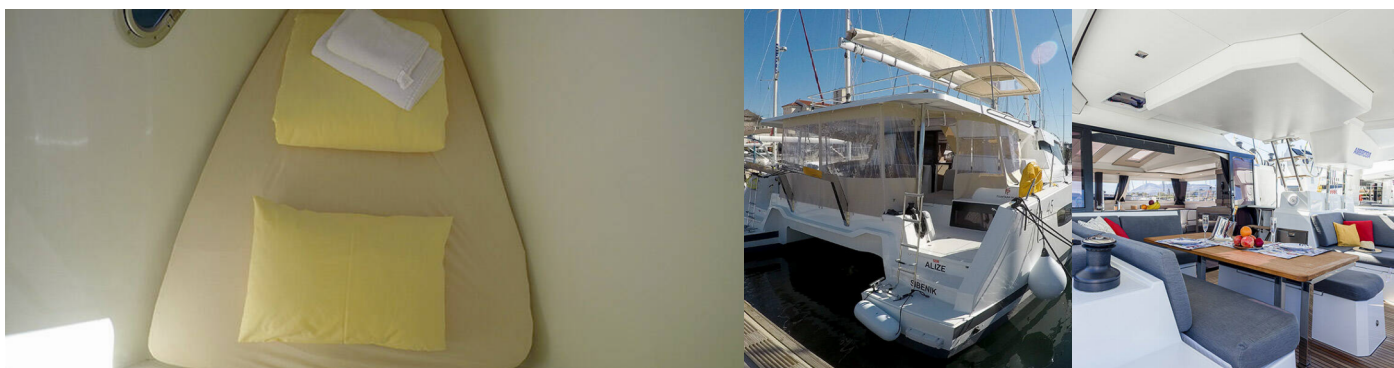

PRICE / WEEKS

07.11. - 14.11.2026

4.125 € ~~5.500 €~~

14.11. - 21.11.2026

4.125 € ~~5.500 €~~

21.11. - 28.11.2026

4.125 € ~~5.500 €~~

28.11. - 05.12.2026

4.125 € ~~5.500 €~~

05.12. - 12.12.2026

4.125 € ~~5.500 €~~

12.12. - 19.12.2026

4.125 € ~~5.500 €~~

19.12. - 26.12.2026

4.125 € ~~5.500 €~~

WEB

najachty.pl

PHONE

+48 882 071 532

E-MAIL

biuro@najachty.pl

NAJACHTY

ul. Pi. Świętej Małgorzaty 1-2/42B, 58-100, Świdnica, Poland