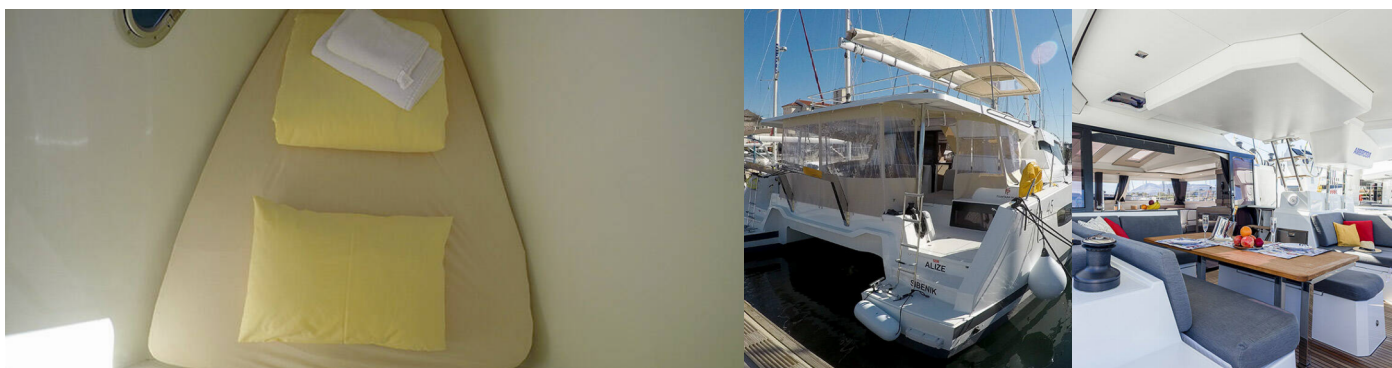

PRICE / WEEKS

25.04. - 02.05.2026 3.300 € ~~5.500 €~~	02.05. - 09.05.2026 Booked	14.05. - 17.05.2026 Booked	23.05. - 30.05.2026 6.305 € ~~9.700 €~~
30.05. - 06.06.2026 6.305 € ~~9.700 €~~	06.06. - 13.06.2026 6.305 € ~~9.700 €~~	13.06. - 20.06.2026 8.051 € ~~11.300 €~~	20.06. - 27.06.2026 Booked
27.06. - 04.07.2026 8.051 € ~~11.300 €~~	04.07. - 11.07.2026 Booked	11.07. - 18.07.2026 Booked	18.07. - 25.07.2026 9.548 € ~~13.400 €~~
25.07. - 01.08.2026 Booked	01.08. - 08.08.2026 9.548 € ~~13.400 €~~	08.08. - 15.08.2026 On option	15.08. - 22.08.2026 Booked
22.08. - 29.08.2026 Booked	29.08. - 05.09.2026 Booked	05.09. - 12.09.2026 Booked	12.09. - 19.09.2026 6.413 € ~~8.550 €~~
19.09. - 26.09.2026 Booked	26.09. - 03.10.2026 4.125 € ~~5.500 €~~	03.10. - 10.10.2026 4.125 € ~~5.500 €~~	10.10. - 17.10.2026 4.125 € ~~5.500 €~~
17.10. - 24.10.2026 4.125 € ~~5.500 €~~	24.10. - 31.10.2026 4.125 € ~~5.500 €~~	31.10. - 07.11.2026 4.125 € ~~5.500 €~~	

WEB

najachty.pl

PHONE

+48 882 071 532

E-MAIL

biuro@najachty.pl

NAJACHTY

ul. Pi. Świętej Małgorzaty 1-2/42B, 58-100, Świdnica, Poland