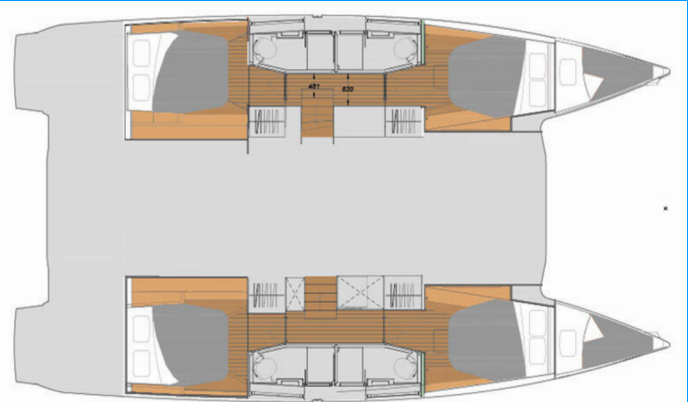

FONTAINE PAJOT ELBA 45

Alize

The Catamaran Fontaine Pajot Elba 45 „Alize“, built in 2025, is moored in Marina Mandalina, Sibenik, Sibenik - Croatia. The yacht has 4 + 2 cabins, can accommodate 8 + 2 + 2 persons and has 4 toilets/showers.

Alize

Production Year

2025

Length

13.45 m

Cabins

4 + 2

Berths