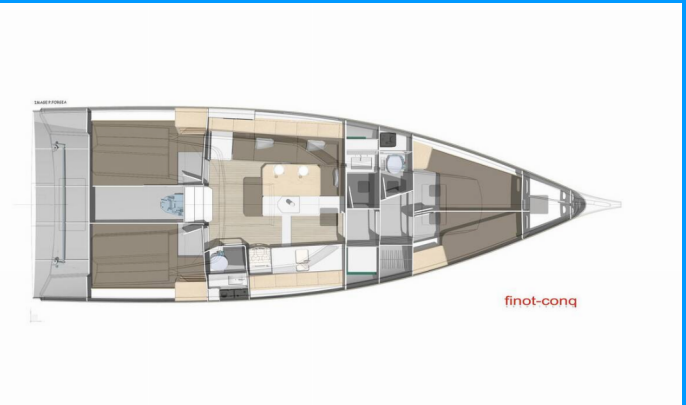

# POGO 44

Ithaka

The Sailing yacht Pogo 44 „Ithaka“, built in 2025, is moored in Lanzarote, - Spain. The yacht has 3 cabins, can accommodate 6 + 2 persons and has 1 toilets/showers.

## YACHT SPECIFICATIONS

Charter Base

**Lanzarote, Spain**

Yacht ID

**8281**

Brand

**Pogo Structures**

Name

**Ithaka**

Production Year

**2025**

Length

**13.55 m**

Cabins

**3**

Berths