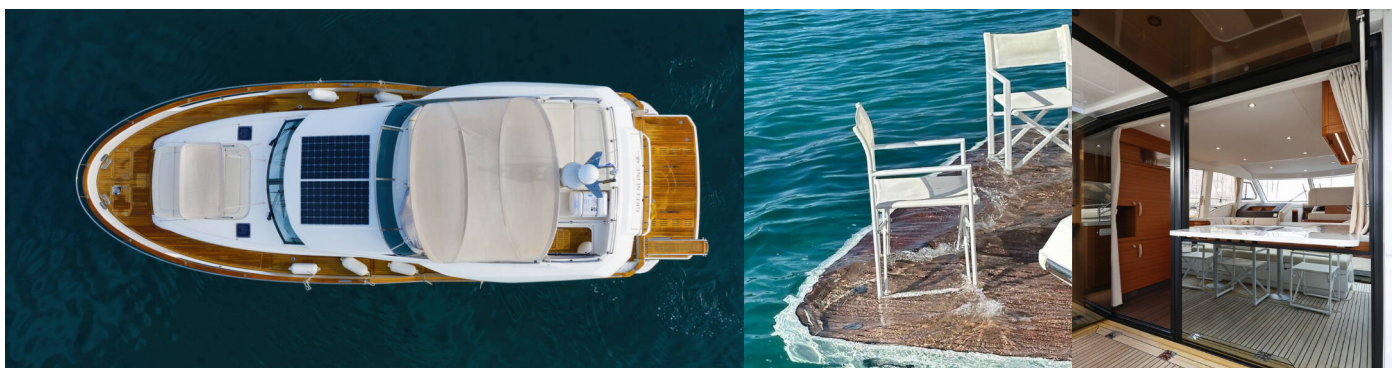

PRICE / WEEKS

25.04. - 02.05.2026 5.940 € ~~7.920 €~~	02.05. - 09.05.2026 5.940 € ~~7.920 €~~	09.05. - 16.05.2026 5.940 € ~~7.920 €~~	16.05. - 23.05.2026 5.940 € ~~7.920 €~~
23.05. - 06.06.2026 Booked	06.06. - 13.06.2026 9.306 € ~~10.340 €~~	13.06. - 20.06.2026 Booked	20.06. - 27.06.2026 Booked
27.06. - 04.07.2026 Booked	04.07. - 01.08.2026 Booked	01.08. - 08.08.2026 12.672 € ~~14.080 €~~	08.08. - 15.08.2026 11.781 € ~~13.090 €~~
15.08. - 22.08.2026 Booked	22.08. - 29.08.2026 9.306 € ~~10.340 €~~	29.08. - 08.09.2026 Booked	12.09. - 19.09.2026 6.138 € ~~6.820 €~~
19.09. - 26.09.2026 Booked	26.09. - 03.10.2026 6.138 € ~~6.820 €~~	03.10. - 10.10.2026 6.138 € ~~6.820 €~~	10.10. - 17.10.2026 6.138 € ~~6.820 €~~
17.10. - 24.10.2026 6.138 € ~~6.820 €~~	25.10. - 31.12.2026 Booked		

WEB

najachty.pl

PHONE

+48 882 071 532

E-MAIL

biuro@najachty.pl

NAJACHTY

ul. Pi. Świętej Małgorzaty 1-2/42B, 58-100, Świdnica, Poland