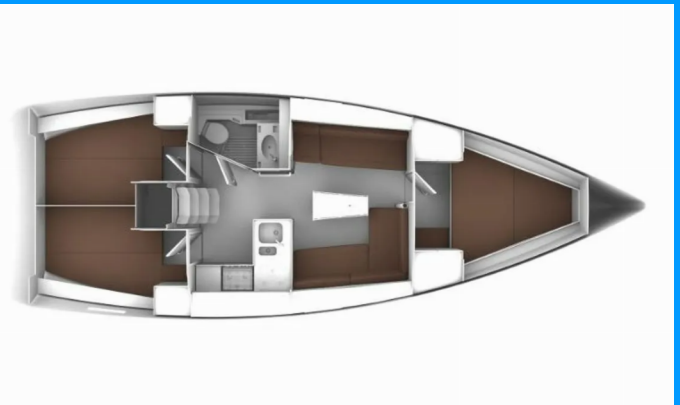

BAVARIA CRUISER 37

Hana

The Sailing yacht Bavaria Cruiser 37 „Hana“, built in 2016, is moored in Sukosan, D-Marin Dalmacija Marina, - Croatia. The yacht has 3 cabins, can accomodate 6 + 2 persons and has 1 toilets/showers.

Hana

Production Year

2016

Length

11.30 m

Cabins

3

Berths

6 + 2

Head/Shower

1

STANDARD YACHT EQUIPMENT

Deck

Bimini top, Cockpit table, Cockpit/stern, outside shower, Dinghy, Electric anchor windlass, Gangway, Main Deck Compass, Sprayhood, Teak cockpit

Entertainment