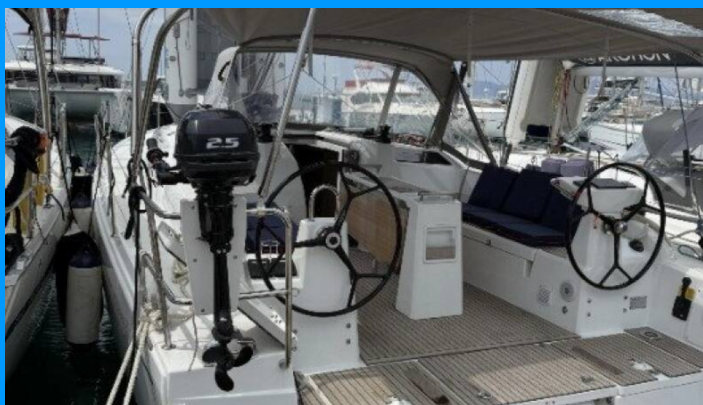

OCEANIS 37.1

Karyatis

The Sailing yacht Oceanis 37.1 „Karyatis“, built in 2024, is moored in Athens, Alimos marina, - Greece. The yacht has 3 cabins, can accommodate 6 + 2 persons and has 2 toilets/showers.

Comfort

Cockpit cushions

Deck

Bathing platform, Bimini top, Cockpit/stern, outside shower, Dinghy, Electric anchor windlass, Folding cockpit table, Sprayhood, Teak cockpit, Teak deck

Entertainment

Fusion radio, Outdoor speakers, USB