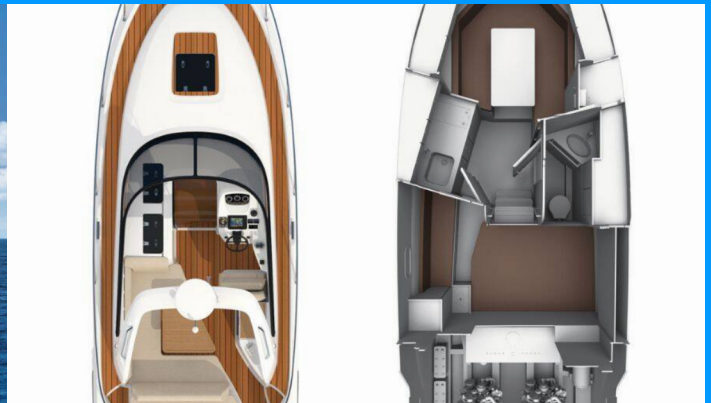

BAVARIA S29+

Palma

The Motor yacht Bavaria S29+ „Palma“, built in 2025, is moored in Marina Kornati, Biograd, Biograd - Croatia. The yacht has 1 cabins, can accomodate 2 + 2 persons and has 1 toilets/showers.

Palma

Production Year

2025

Length

9.80 m

Cabins

1

Berths

2 + 2

Head/Shower

1

STANDARD YACHT EQUIPMENT

Deck

Bathing platform, Cockpit/stern, outside shower, Dinghy, Electric anchor windlass, Swimming ladder, Teak deck

Entertainment

Outdoor speakers, Radio, Wi-Fi Internet