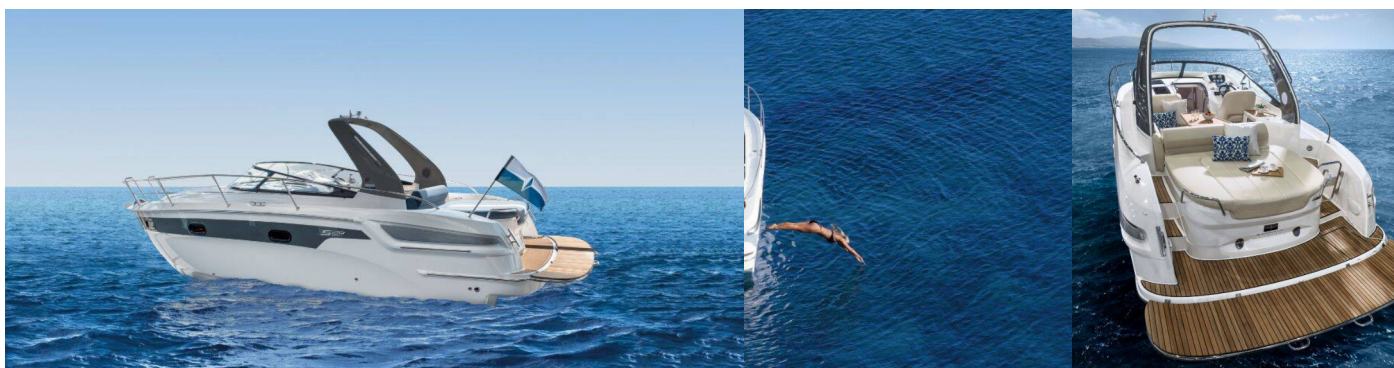

PRICE / WEEKS

04.01. - 11.01.2025 3.700 €	11.01. - 18.01.2025 3.700 €	18.01. - 25.01.2025 3.700 €	25.01. - 01.02.2025 3.700 €
01.02. - 08.02.2025 3.700 €	08.02. - 15.02.2025 3.700 €	15.02. - 22.02.2025 3.700 €	22.02. - 01.03.2025 3.700 €
01.03. - 08.03.2025 3.700 €	08.03. - 15.03.2025 3.700 €	15.03. - 22.03.2025 3.700 €	22.03. - 29.03.2025 3.700 €
29.03. - 05.04.2025 3.700 €	05.04. - 12.04.2025 3.700 €	12.04. - 19.04.2025 3.700 €	19.04. - 26.04.2025 3.700 €
26.04. - 03.05.2025 3.700 €	03.05. - 10.05.2025 4.100 €	10.05. - 17.05.2025 4.100 €	17.05. - 24.05.2025 4.100 €
24.05. - 31.05.2025 4.500 €	31.05. - 07.06.2025 4.500 €		

WEB

najachty.pl

PHONE

+48 882 071 532

E-MAIL

biuro@najachty.pl

NAJACHTY

ul. Pi. Świętej Małgorzaty 1-2/42B, 58-100, Świdnica, Poland