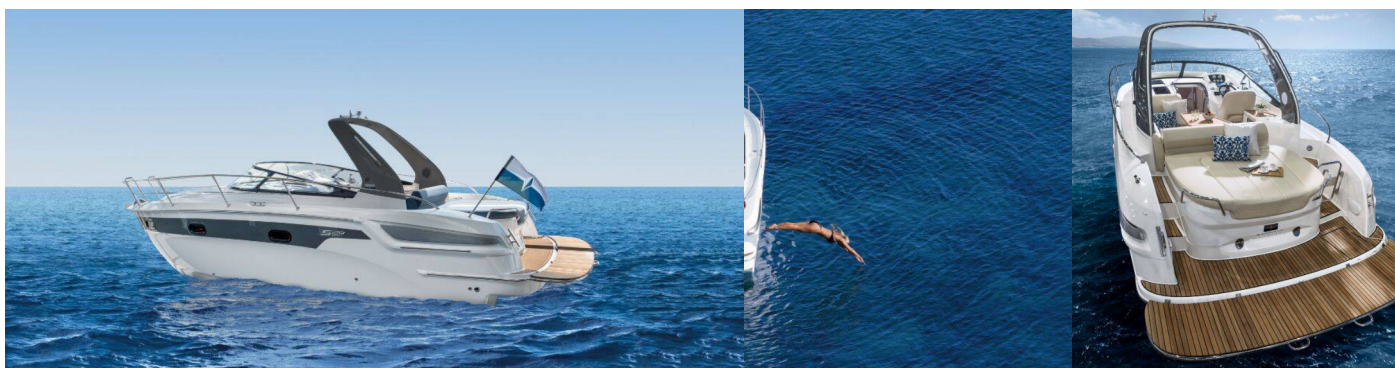

PRICE / WEEKS

07.06. - 21.06.2025 Booked	21.06. - 28.06.2025 Booked	28.06. - 05.07.2025 4.900 €	05.07. - 12.07.2025 4.900 €
12.07. - 19.07.2025 Booked	19.07. - 26.07.2025 4.900 €	26.07. - 02.08.2025 4.900 €	02.08. - 09.08.2025 4.900 €
09.08. - 16.08.2025 4.900 €	16.08. - 23.08.2025 4.900 €	23.08. - 30.08.2025 4.500 €	30.08. - 06.09.2025 4.500 €
06.09. - 13.09.2025 4.100 €	13.09. - 20.09.2025 4.100 €	20.09. - 27.09.2025 4.100 €	27.09. - 04.10.2025 4.100 €
04.10. - 11.10.2025 3.700 €	11.10. - 18.10.2025 3.700 €	18.10. - 25.10.2025 3.700 €	25.10. - 01.11.2025 3.700 €
01.11. - 08.11.2025 3.700 €	08.11. - 15.11.2025 3.700 €	15.11. - 22.11.2025 3.700 €	22.11. - 29.11.2025 3.700 €
29.11. - 06.12.2025 3.700 €	06.12. - 13.12.2025 3.700 €	13.12. - 20.12.2025 3.700 €	20.12. - 27.12.2025 3.700 €

WEB

najachty.pl

PHONE

+48 882 071 532

E-MAIL

biuro@najachty.pl

NAJACHTY

ul. Pi. Świętej Małgorzaty 1-2/42B, 58-100, Świdnica, Poland