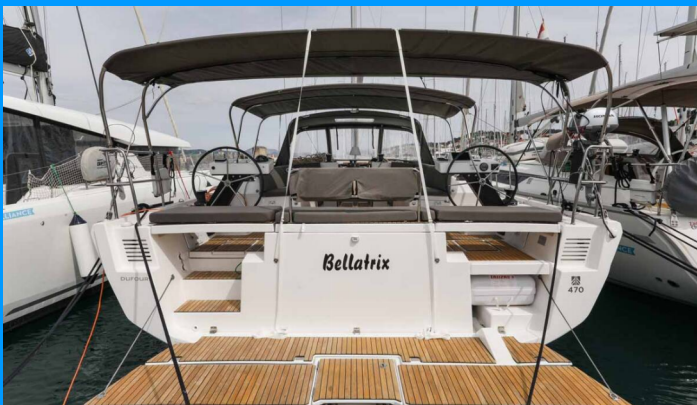

DUFOUR 470

Bellatrix

The Sailing yacht Dufour 470 „Bellatrix“, built in 2023, is moored in Marina Kastela, Split - Croatia. The yacht has 4 cabins, can accommodate 8 + 2 persons and has 2 toilets/showers.

YACHT SPECIFICATIONS

Charter Base

Marina Kastela, Croatia

Yacht ID

8170

Brand

Dufour Yachts

Name

Bellatrix

Production Year

2023

Length

14.85 m

Cabins

4

Berths